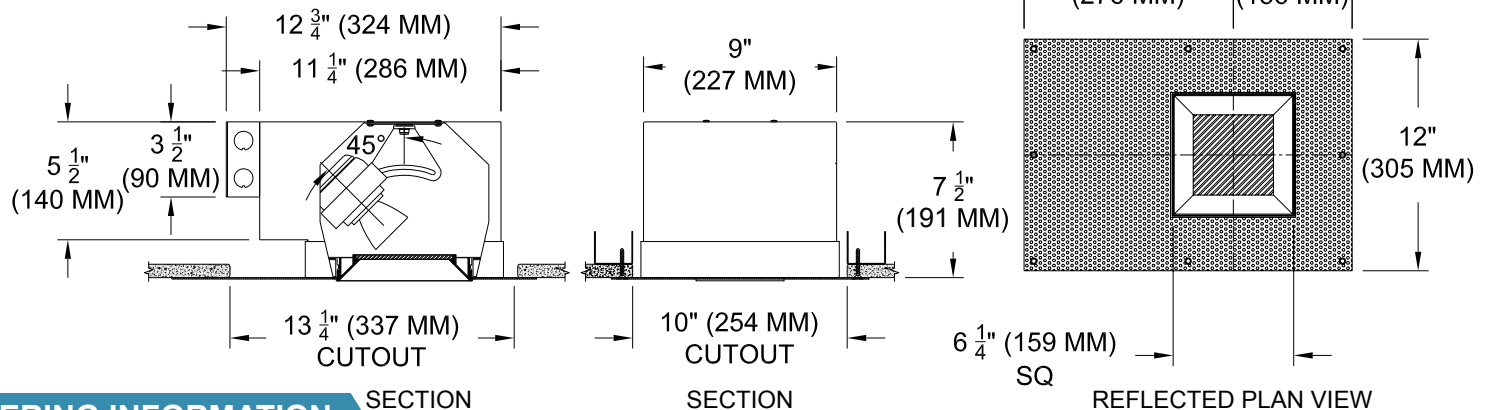

LABELS

-  , US tested to UL standards 1598, Damp location, Wet with ST trim

JOB: _____

SPECIFIER: _____

TYPE: _____

QUANTITY: _____

SIGNATURE: _____

ORDERING INFORMATION

| 1029-LEDZ-PH | TRIM | SOURCE / DRIVER | BEAMSPREAD | TRIM FINISH | APERTURE LENS |
|--|---|--|--|---|---|
| | | / | | | |
| Plaster Housing 9 = 90+CRI 27 = 2700K 30 = 3000K 35 = 3500K 40 = 4000K | FT=Flanged Trim ST=Shower Trim* ZT=Zero Trim *Aperture lens required | CZ14=120-277v, 14W 1100lm CZ20=120-277v, 20W 2265lm CZ28=120-277v, 28W 3000lm C1 =0-10V dimming, 1%, 120-277v C2 =TRIAC/ELV 2-wire, 1% 120v (Lead/Trail Edge) E1 =EldoLED 0-10V Logarithmic Dim, 0.1%, 120-277v E2 =EldoLED DALI, 0.1%, 120-277v E3 =EldoLED 0-10V Linear Dim, 0.1%, 120-277v L2 =Lutron Hi-lume 1% 2-wire LED driver (120v forward phase) LTB =Lutron Hi-lume 1% EcoSys LED driver, 1%, 120-277v, Soft-on, Fade-to-Black LTP =Lutron Hi-lume Premier 0.1%, Fade-to-Black digital Ecosystem, 120-277v (PEQ0) | 15 = 15 Degrees 24 = 24 Degrees 38 = 38 Degrees 60 = 60 Degrees | P14 = White BLK=Black PXX = SLI Color WXX = Wood XXXX = RAL # CST = Custom | Blank= None 90A = Clear 91A = Solite 92A = Supertex 93A = Frosted |