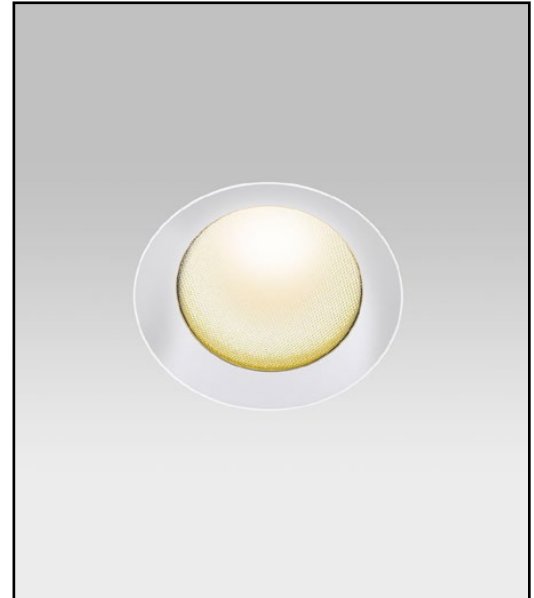

Single lamp, solid state light engine, recessed accent light, nominal 6" (150mm) conical trim with 4" (100mm) aperture and optional glass diffuser. Accent and downlighting in medium to high ceiling heights typically found in residential, commercial and retail applications. Suitable for new construction.

SPECIFICATIONS

HOUSING

- Precision die-formed heavy gauge aluminum

MOUNTING

- Recessed in architectural ceiling

ELECTRICAL

- Integral dimmable electronic driver with internal short circuit protection

LAMP

- Citizen LED supplied with fixture

SOCKET

- Precision aluminum yoke with CNC machined lampholder assembly

LENS

- Interchangeable reflector provides multiple beam patterns
- Optional borosilicate lenses available for aperture

TRIM

- Diecast conical shield with flanged or flangless ceiling collar
- ST is flanged trim fully sealed and gasketed. Aperture lens required

FINISH

- Black powder paint housing
- Aperture trim available in black and white as standard
- Solid wood, additional colors, RAL palette, custom finishes available

LABELS

- , US tested to UL standards 1598, Damp location, Wet with ST trim

JOB: _____

SPECIFIER: _____

TYPE: _____

QUANTITY: _____

SIGNATURE: _____

ORDERING INFORMATION

1021-LEDZ-UH	TRIM	SOURCE / DRIVER	BEAMSPREAD	TRIM FINISH	APERTURE LENS
Universal Housing 9 = 90+CRI 27 = 2700K 30 = 3000K 35 = 3500K 40 = 4000K	FT=Flanged Trim PT=Panel Trim** ST=Shower Trim* ZT=Zero Trim **WXX Only *Aperture lens required	CZ14=120-277v, 14W 1100lm CZ20=120-277v, 20W 2265lm CZ28=120-277v, 28W 3000lm C1 =0-10V dimming, 1%, 120-277v C2 =TRIAC/ELV 2-wire, 1% 120v (Lead/Trail Edge) E1 =EldoLED 0-10V Logarithmic Dim, 0.1%, 120-277v E2 =EldoLED DALI, 0.1%, 120-277v E3 =EldoLED 0-10V Linear Dim, 0.1%, 120-277v L2 =Ltm Hi-lume 1% 2-wr LED driver (120v fwd phase) LTB =Lutron Hi-lume 1% EcoSys LED driver, 1%, 120-277v, Soft-on, Fade-to-Black LTP =Lutron Hi-lume Premier 0.1%, Fade-to-Black digital Ecosystem, 120-277v (PEQ0)	15 = 15 Degrees 24 = 24 Degrees 38 = 38 Degrees 60 = 60 Degrees	P14 = White BLK=Black PXX = SLI Color WXX = Wood XXXX = RAL # CST = Custom	Blank= None 90A = Clear 91A = Solite 92A = Supertex 93A = Frosted

www.specialtylightingindustries.com
1306 Doris Avenue, Ocean, NJ 07712 USA
800.462.7812 732.517.0800 FAX:732.517.0971