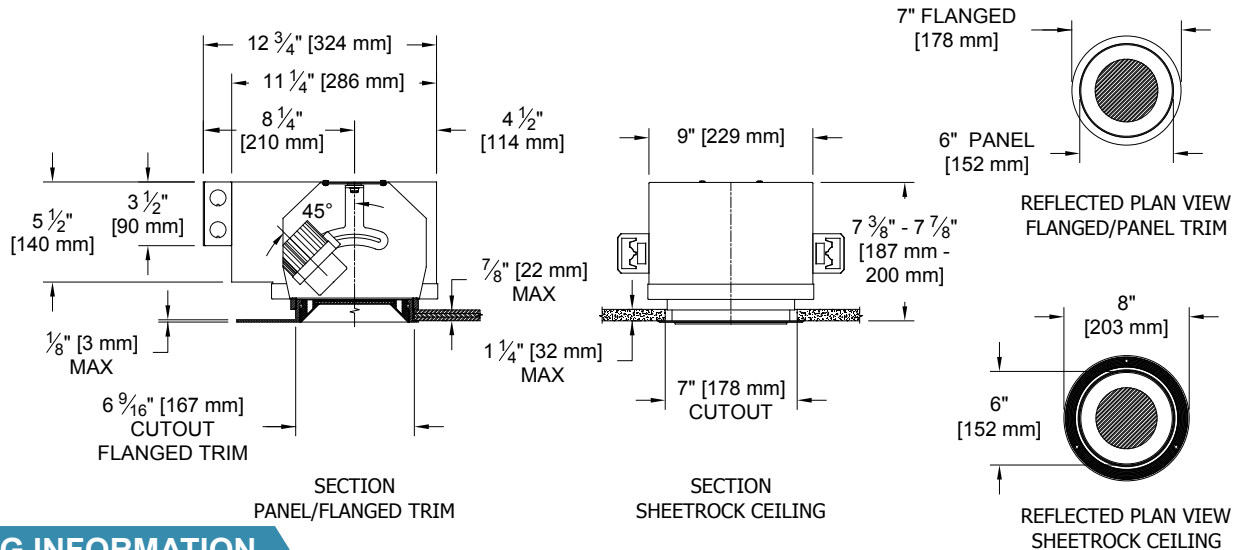

LABELS

-  , US tested to UL standards 1598, Damp location, Wet with ST trim

JOB: _____

SPECIFIER: _____

TYPE: _____

QUANTITY: _____

SIGNATURE: _____

ORDERING INFORMATION