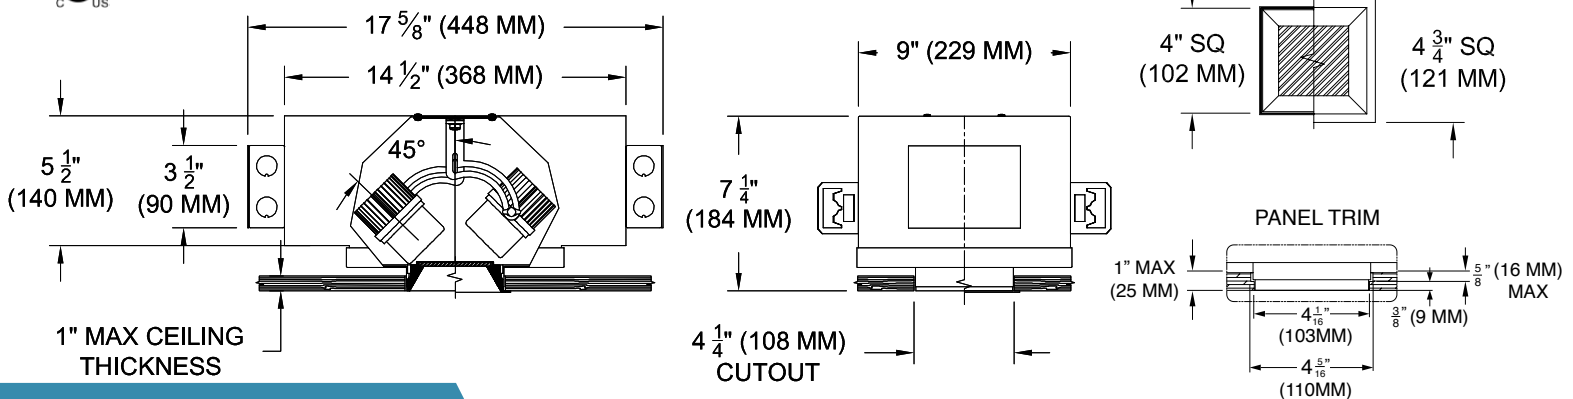

JOB: _____

SPECIFIER: _____

TYPE: _____

QUANTITY: _____

SIGNATURE: _____

ORDERING INFORMATION

1017M-2LEDZ-AUH	TRIM	DRIVER	BEAMSPREAD	TRIM FINISH	APERTURE LENS
		CZ14			
Airtight Universal Housing 9 = 90+CRI 27 = 2700K 30 = 3000K 35 = 3500K 40 = 4000K	FT=Flanged Trim PT=Panel Trim** ST=Shower Trim* ZT=Zero Trim **WXX only *Aperture lens required	CZ14=120-277v, 14W 1100lm *Add ELDO for EldoLED 0-10v Dimming *Add DM2 for 2 wire dimming *Add LT2, LT3, LT5 for Lutron 2 wr, Lutron 3 wr, Lutron 5 wr dimming	15 = 15 Degrees 24 = 24 Degrees 38 = 38 Degrees 60 = 60 Degrees	P14 = White BLK=Black PXX = SLI Color WXX = Wood XXXX = RAL # CST = Custom	Blank= None 90A = Clear 91A = Solite 92A = Supertex 93A = Frosted