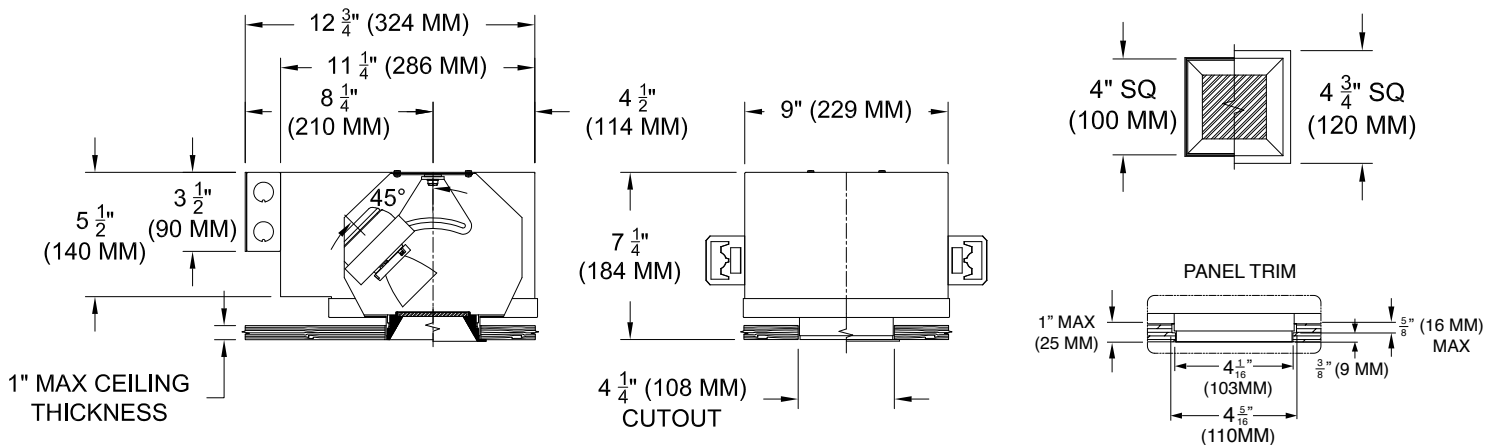

## ORDERING INFORMATION

1017-LED-LUMX-UH	TRIM	DRIVER	BEAMSPREAD	TRIM FINISH	APERTURE LENS
Universal Housing  <b>Lumenetix</b> 1800-6500K	FT=Flanged Trim PT=Panel Trim** ST=Shower Trim* ZT=Zero Trim  **WXX Only *Aperture lens required	S1 =0-10V 1% dimming DALI =1% dimming DMX =1% dimming L3 = EcoSystem 1% dimming	20 = 20 Degrees 30 = 30 Degrees 40 = 40 Degrees	P14 = White BLK=Black PXX = SLI Color WXX = Wood XXXX = RAL # CST = Custom	Blank= None 90A = Clear 91A = Solite 92A = Supertex 93A = Frosted