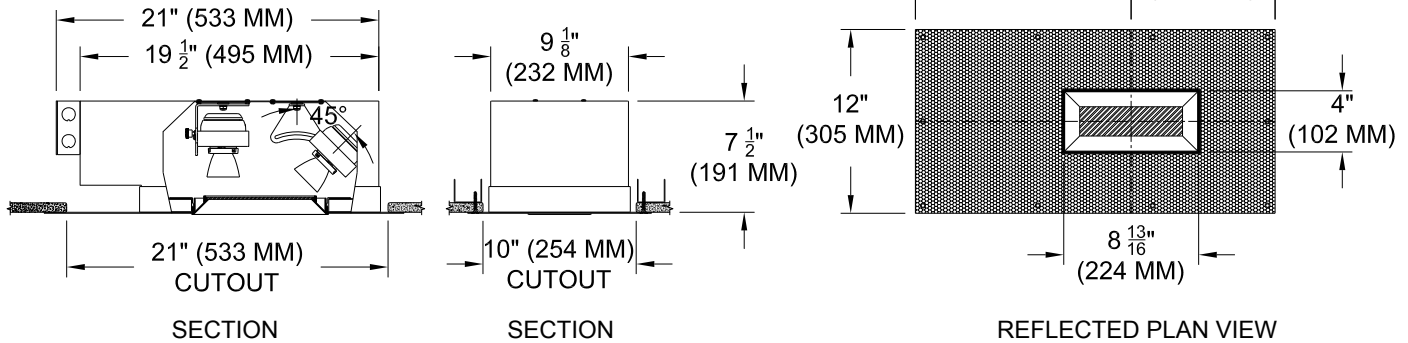

Dual lamp, solid state light engine, recessed accent light with nominal 4"x 9" (100mm x 225mm) trim, rectilinear aperture and optional glass diffuser. Accent and downlighting in medium to high ceiling heights typically found in residential, commercial and retail applications. Suitable for new or existing construction in sheetrock ceilings. AmbientDim™ provides Superior CRI at all dimming levels.

LABELS

-  , US tested to UL standards 1598, Damp location, Wet with ST trim

ORDERING INFORMATION

1017-2LED-AD-PH	TRIM	SOURCE / DRIVER	BEAMSPREAD	TRIM FINISH	APERTURE LENS
		AD14 /			
Plaster Housing Ambient Dimming LED *CCT Max 3000K-1900K	FT =Flanged Trim ST =Shower Trim* ZT =Zero Trim *Aperture lens required	AD14 = 350ma, 14.5W, 1000lm C1 =0-10V dimming, 1%, 120-277v C2 =TRIAC/ELV 2-wire, 1% 120v (Lead/Trail Edge) E1 =EldoLED 0-10V Logarithmic Dim, 0.1%, 120-277v E2 =EldoLED DALI, 0.1%, 120-277v E3 =EldoLED 0-10V Linear Dim, 0.1%, 120-277v L2 =Lutron Hi-lume 1% 2-wr LED driver (120v forward phase) LTB =Lutron Hi-lume 1% EcoSys LED driver, 1%, 120-277v, Soft-on, Fade-to-Black LTP =Lutron Hi-lume Premier 0.1%, Fade-to-Black digital Ecosystem, 120-277v (PEQ0)	15 = 15 Degrees 24 = 24 Degrees 38 = 38 Degrees 60 = 60 Degrees	P14 = White BLK =Black PXX = SLI Color WXX = Wood XXXX = RAL # CST = Custom	Blank = None 90A = Clear 91A = Solite 92A = Supertex 93A = Frosted