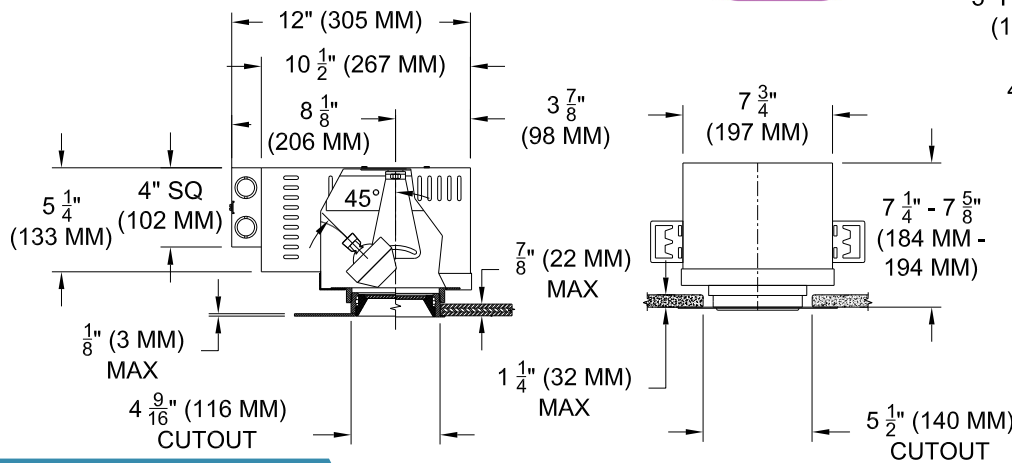

Single lamp, low-voltage halogen, recessed accent light, nominal 4" (100mm) diameter trim with 3" (75mm) aperture and optional glass diffuser. Accent and downlighting in low to medium ceiling heights typically found in residential, commercial and retail applications. Suitable for new construction.

LAMP

- MR-16, 50w max. supplied by others

SOCKET

- Precision die-formed aluminum yoke with CNC machined lampholder assembly
- G4/G6 ceramic socket with high temperature, teflon coated lead wires

LENS

- Clear pyrex safety lens
- Optional borosilicate lenses available for lampholder and aperture

LABELS

-  , US tested to UL standards 1598, Damp location, Wet with ST trim,

5" FLANGED
(127 MM)

4" PANEL
(102 MM)

REFLECTED PLAN VIEW
FLANGED/PANEL TRIM

ORDERING INFORMATION

MODEL	TRIM	TRANSFORMER	LENS HOLDER	LAMP LENS	FINISH	APERTURE LENS
1016-MR16-UH						
Universal Housing	FT =Flanged Trim PT =Panel Trim** ST =Shower Trim* ZT =Zero Trim **WXX Only *Aperture lens required	TX =Magnetic / 120v EX =Electronic / 220v EXS =Elect. SORAA* RX =Remote / 240v 277v *Standard 120v	CL =Conical FL =Flat IL =Indexed* *92L Only	90L = Clear-Standard 91L = Solite 92L = Supertex 93L = Frosted 97L = Black Hexcell 98L = UV	P14 = White BLK =Black PXX = SLI Color WXX = Wood XXXX = RAL # CST = Custom	Blank = None 91A = Solite 92A = Supertex 93A = Frosted 95A = Full Prismatic