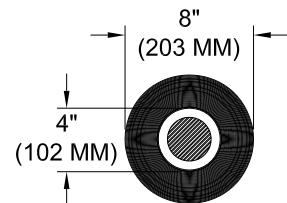

Single lamp, low-voltage halogen, recessed accent light, nominal 4" (100mm) diameter trim with 3" (75mm) aperture and optional glass diffuser. Accent and downlighting in low to medium ceiling heights typically found in residential, commercial and retail applications. Suitable for new construction.

LABELS

-  , US tested to UL standards 1598, Damp location, Wet with ST trim,

5" FLANGED
(127 MM)

4" PANEL
(102 MM)

REFLECTED PLAN VIEW
FLANGED/PANEL TRIM

ORDERING INFORMATION

MODEL	TRIM	TRANSFORMER	LENS HOLDER	LAMP LENS	FINISH	APERTURE LENS
1016-MR16-UH						
Universal Housing	FT =Flanged Trim PT =Panel Trim** ST =Shower Trim* ZT =Zero Trim **WXX Only *Aperture lens required	TX =Magnetic / 120v EX =Electronic / 220v EXS =Elect. SORAA* RX =Remote / 240v 277v *Standard 120v	CL =Conical FL =Flat IL =Indexed* *92L Only	90L = Clear-Standard 91L = Solite 92L = Supertex 93L = Frosted 97L = Black Hexcell 98L = UV	P14 = White BLK =Black PXX = SLI Color WXX = Wood XXXX = RAL # CST = Custom	Blank = None 91A = Solite 92A = Supertex 93A = Frosted 95A = Full Prismatic