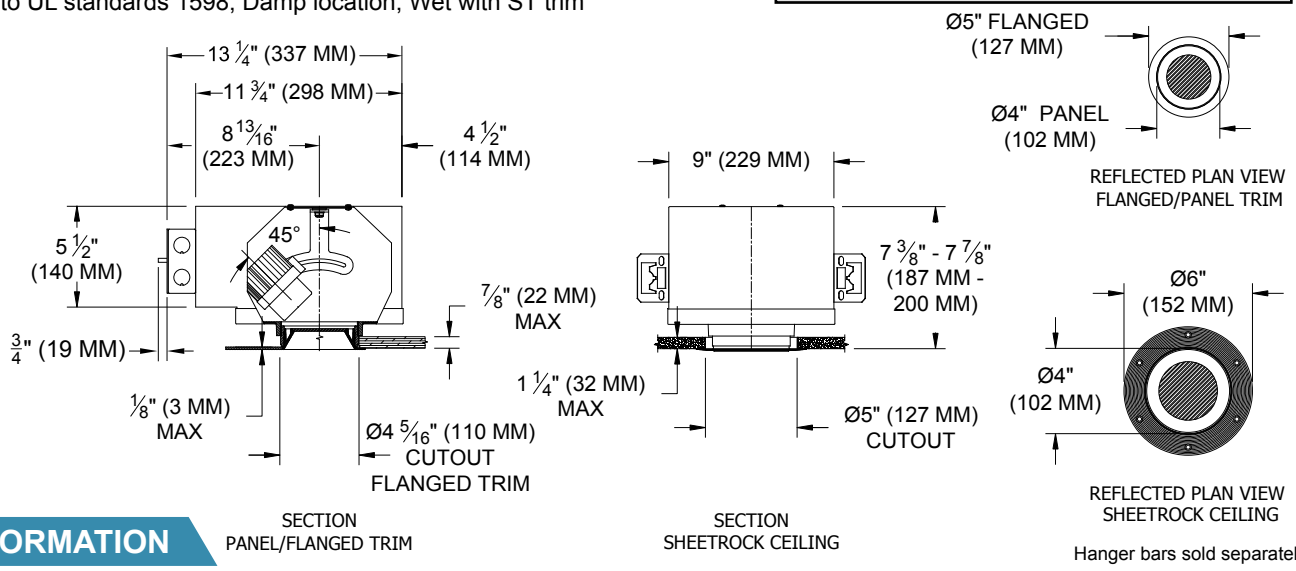

LABELS

-  , US tested to UL standards 1598, Damp location, Wet with ST trim

JOB: _____

SPECIFIER: _____

TYPE: _____

QUANTITY: _____

SIGNATURE: _____

ORDERING INFORMATION

| 1016-LEDZ-UH | TRIM | SOURCE / DRIVER | BEAMSPREAD | TRIM FINISH | APERTURE LENS |
|--|--|--|--|---|---|
| | | / | | | |
| Universal Housing 9 = 90+CRI 27 = 2700K 30 = 3000K 35 = 3500K 40 = 4000K | FT=Flanged Trim PT=Panel Trim** ST=Shower Trim* ZT=Zero Trim **WXX Only *Aperture lens required | CZ14=120-277v, 14W 1100lm CZ20=120-277v, 20W 2265lm CZ28=120-277v, 28W 3000lm C1 =0-10V dimming, 1%, 120-277V C2 =TRIAC/ELV 2-wire, 1% 120v (Lead/Trail Edge) E1 =EldoLED 0-10V Logarithmic Dim, 0.1%, 120-277v E2 =EldoLED DALI, 0.1%, 120-277v E3 =EldoLED 0-10V Linear Dim, 0.1%, 120-277v L2 =Lutron Hi-lume 1% 2-wire LED driver (120v forward phase) LTB =Lutron Hi-lume 1% EcoSys LED driver, 1%, 120-277v, Soft-on, Fade-to-Black LTP =Lutron Hi-lume Premier 0.1%, Fade-to-Black digital Ecosystem, 120-277v (PEQ0) | 15 = 15 Degrees 24 = 24 Degrees 38 = 38 Degrees 60 = 60 Degrees | P14 = White BLK=Black PXX = SLI Color WXX = Wood XXXX = RAL # CST = Custom | Blank= None 90A = Clear 91A = Solite 92A = Supertex 93A = Frosted |