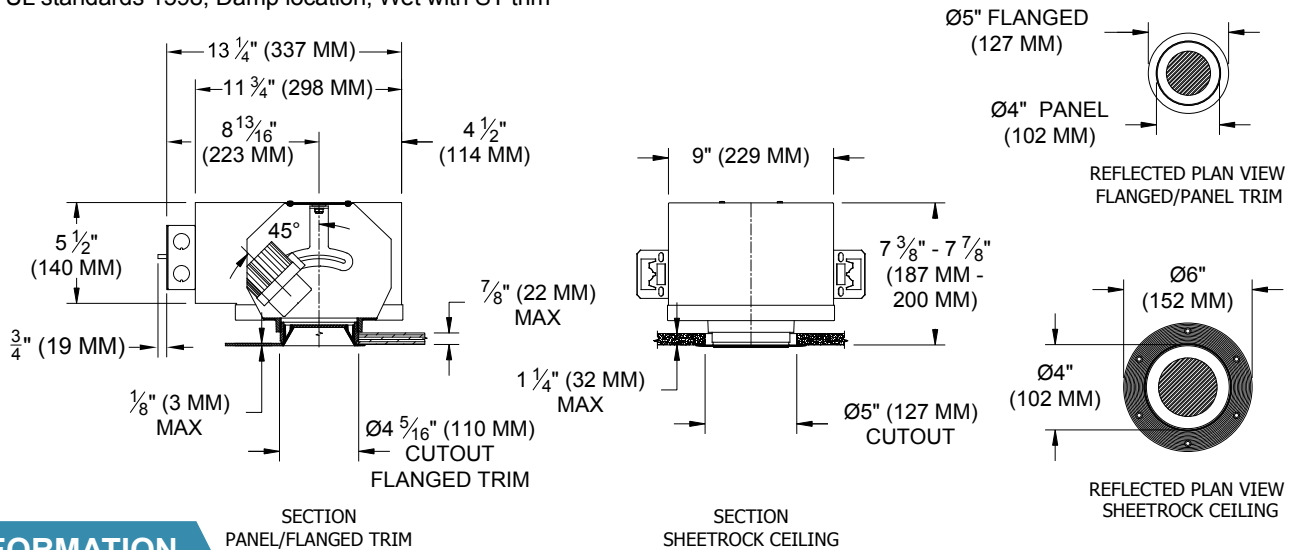

LABELS

-  , US tested to UL standards 1598, Damp location, Wet with ST trim

AmbientDim™

Hanger bars sold separately

ORDERING INFORMATION

| 1016-LED-AD-UH | TRIM | SOURCE / DRIVER | BEAMSPREAD | TRIM FINISH | APERTURE LENS |
|---|--|--|--|--|---|
| | | AD14 / | | | |
| Universal Housing Ambient Dimming LED *CCT Max 3000K-1900K | FT =Flanged Trim PT =Panel Trim** ST =Shower Trim* ZT =Zero Trim **WXX Only *Aperture lens required | AD14 =350ma, 14.5W, 1000lm C1 =0-10V dimming, 1%, 120-277V C2 =TRIAC/ELV 2-wire, 1% 120v (Lead/Trail Edge) E1 =EldoLED 0-10V Logarithmic Dim, 0.1%, 120-277v E2 =EldoLED DALI, 0.1%, 120-277v E3 =EldoLED 0-10V Linear Dim, 0.1%, 120-277v L2 =Lutron Hi-lume 1% 2-wire LED driver (120v forward phase) LTB =Lutron Hi-lume 1% EcoSys LED driver, 1%, 120-277v, Soft-on, Fade-to-Black LTP =Lutron Hi-lume Premier 0.1%, Fade-to-Black digital Ecosystem, 120-277v (PEQ0) | 15 = 15 Degrees 24 = 24 Degrees 38 = 38 Degrees 60 = 60 Degrees | P14 = White BLK =Black PXX = SLI Color WXX = Wood XXXX = RAL # CST = Custom | Blank = None 90A = Clear 91A = Solite 92A = Supertex 93A = Frosted |