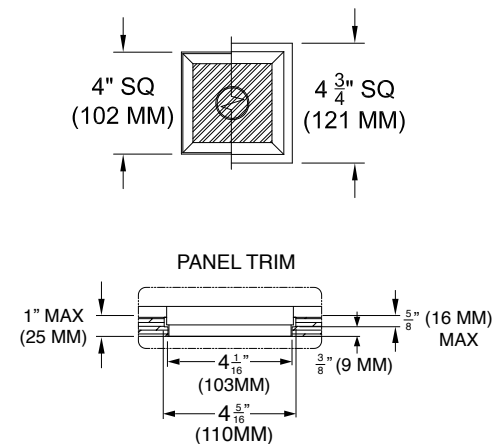

TRIM

- Flanged or flangeless, one piece die-cast aluminum pyramidal shield
- ST is flanged trim fully sealed and gasketed. Aperture lens required

FINISH

- Black powder paint housing
- Aperture trim available in black and white as standard
- Additional standard colors, RAL palette, custom finishes available

LABELS

-  , US tested to UL standards 1598, Damp location, Wet with ST trim, IC/Airtight, 

ORDERING INFORMATION

MODEL	TRIM	TRANSFORMER	LENS HOLDER	LAMP LENS	TRIM FINISH	APERTURE LENS
1014-MR16-AUH		/				
Airtight Universal Housing	FT =Flanged Trim PT =Panel Trim** ST =Shower Trim* ZT =Zero Trim **WXX only *Aperture lens required	TX =Magnetic / 120v* EX =Electronic / 220v EXS =Elect SORAA / 240v RX =Remote / 277v *Standard 120v	CL =Conical FL =Flat IL =Indexed* *92L Only	90L = Clear-Standard 91L = Solite 92L = Supertex 93L = Frosted 97L = Black Hexcell 98L = UV	P14 = White BLK =Black PXX = SLI Color WXX = Wood XXXX = RAL # CST = Custom	Blank = None 91A = Solite 92A = Supertex 93A = Frosted 95A = Full Prismatic