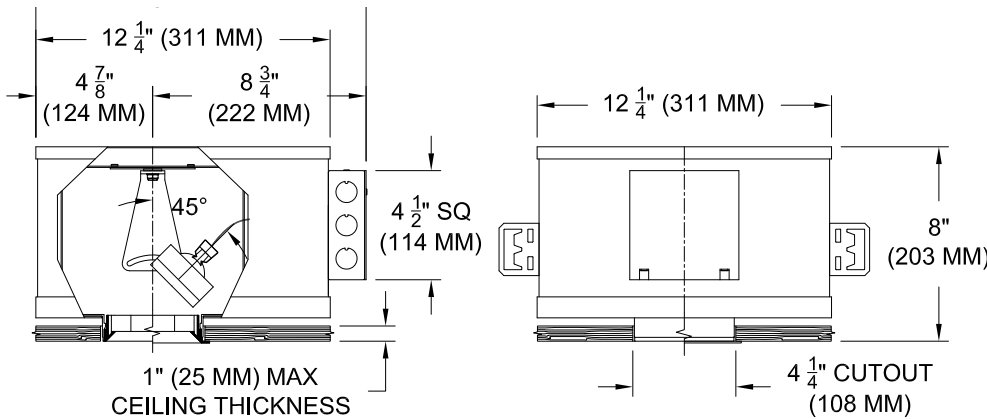

LABELS

-  , US tested to UL standards 1598, Damp location, Wet with ST trim, IC/Airtight, 

ORDERING INFORMATION

MODEL	TRIM	TRANSFORMER	LENS HOLDER	LAMP LENS	TRIM FINISH	APERTURE LENS
1014-MR16-AUH		/				
Airtight Universal Housing	FT =Flanged Trim PT =Panel Trim** ST =Shower Trim* ZT =Zero Trim **WXX only *Aperture lens required	TX =Magnetic / 120v* EX =Electronic / 220v EXS =Elect SORAA / 240v RX =Remote / 277v *Standard 120v	CL =Conical FL =Flat IL =Indexed* *92L Only	90L = Clear-Standard 91L = Solite 92L = Supertex 93L = Frosted 97L = Black Hexcell 98L = UV	P14 = White BLK =Black PXX = SLI Color WXX = Wood XXXX = RAL # CST = Custom	Blank = None 91A = Solite 92A = Supertex 93A = Frosted 95A = Full Prismatic