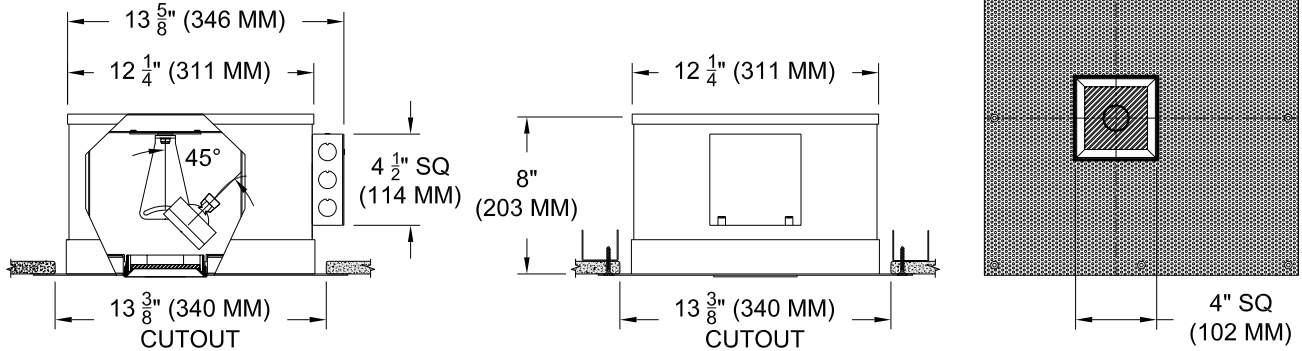

LABELS

-  US, US tested to UL standards 1598, Damp location, Wet with ST trim, IC/Airtight, 

ORDERING INFORMATION

MODEL	TRIM	TRANSFORMER	LENS HOLDER	LAMP LENS	TRIM FINISH	APERTURE LENS
1014-MR16-APH		/				
Airtight Plaster Housing	FT =Flanged Trim ST =Shower Trim* ZT =Zero Trim *Aperture lens required	TX =Magnetic / 120v* EX =Electronic / 220v EXS =Elect SORAA / 240v RX =Remote / 277v *Standard 120v	CL =Conical FL =Flat IL =Indexed* *92L Only	90L = Clear-Standard 91L = Solite 92L = Supertex 93L = Frosted 97L = Black Hexcell 98L = UV	P14 = White BLK =Black PXX = SLI Color WXX = Wood XXXX = RAL # CST = Custom	Blank = None 91A = Solite 92A = Supertex 93A = Frosted 95A = Full Prismatic