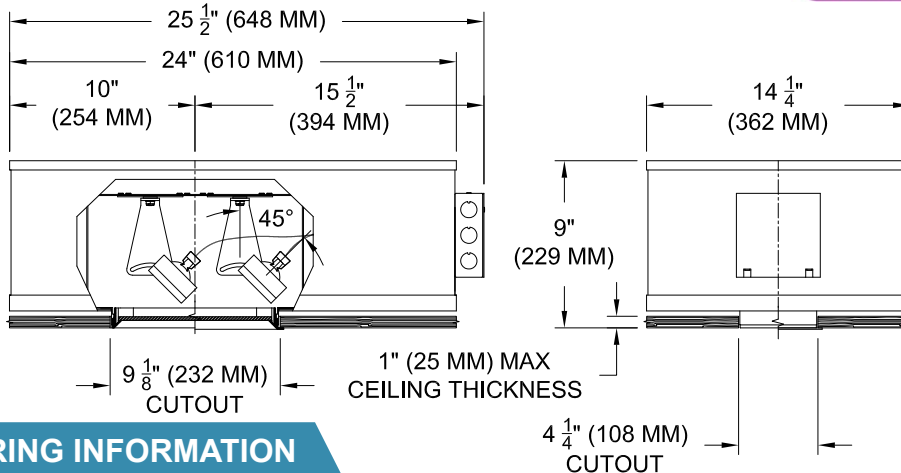

Dual lamp, low-voltage halogen, recessed accent light with nominal 4"x 9" (100mm x 225mm) rectilinear trim and 3"x 8" (75mm x 200mm) glass diffuser. Accent and down-lighting in low to medium ceiling heights typically found in residential, commercial and retail applications. Suitable for new construction.

LABELS

-  US, US tested to UL standards 1598, Damp location, Wet with ST trim, IC/Airtight,

ORDERING INFORMATION

MODEL	TRIM	TRANSFORMER	LENS HOLDER	LAMP LENS	TRIM FINISH	APERTURE LENS
1014-2MR16-AUH		/		/		
Airtight Universal Housing	FT =Flanged Trim PT =Panel Trim** ST =Shower Trim* ZT =Zero Trim **WXX only *Aperture lens required	TX =Magnetic / 120v* EX =Electronic / 220v EXS =Elect SORAA / 240v 2EX =Elect 2 Circuit / 277v 2EXS =Elect 2 Circuit SORAA RX =Remote *Standard 120v	CL =Conical FL =Flat IL =Indexed* *92L Only	90L = Clear-Standard 91L = Solite 92L = Supertex 93L = Frosted 97L = Black Hexcell 98L = UV	P14 = White BLK =Black PXX = SLI Color WXX = Wood XXXX = RAL # CST = Custom	Blank = None 91A = Solite 92A = Supertex 93A = Frosted 95A = Full Prismatic