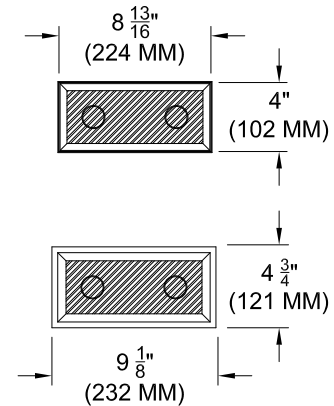

Dual lamp, low-voltage halogen, recessed accent light with nominal 4"x 9" (100mm x 225mm) rectilinear trim and 3"x 8" (75mm x 200mm) glass diffuser. Accent and down-lighting in low to medium ceiling heights typically found in residential, commercial and retail applications. Suitable for new construction.

LAMP

- (2) MR-16, 50w max. supplied by others

SOCKET

- Precision die-formed aluminum yoke with CNC machined lampholder assembly
- G4/G6 ceramic socket with high temperature, teflon coated lead wires

LENS

- Clear pyrex safety lens
- Optional borosilicate lenses available for lampholder and aperture

TRIM

- Flanged or flangeless, one piece die-cast aluminum pyramidal shield
- ST is flanged trim fully sealed and gasketed. Aperture lens required

FINISH

- Black powder paint housing
- Aperture trim available in black and white as standard
- Additional standard colors, RAL palette, custom finishes available

LABELS

-  US, US tested to UL standards 1598, Damp location, Wet with ST trim, IC/Airtight,

ORDERING INFORMATION

MODEL	TRIM	TRANSFORMER	LENS HOLDER	LAMP LENS	TRIM FINISH	APERTURE LENS
1014-2MR16-AUH		/		/		
Airtight Universal Housing	FT =Flanged Trim PT =Panel Trim** ST =Shower Trim* ZT =Zero Trim **WXX only *Aperture lens required	TX =Magnetic / 120v* EX =Electronic / 220v EXS =Elect SORAA / 240v 2EX =Elect 2 Circuit / 277v 2EXS =Elect 2 Circuit SORAA RX =Remote *Standard 120v	CL =Conical FL =Flat IL =Indexed* *92L Only	90L = Clear-Standard 91L = Solite 92L = Supertex 93L = Frosted 97L = Black Hexcell 98L = UV	P14 = White BLK =Black PXX = SLI Color WXX = Wood XXXX = RAL # CST = Custom	Blank = None 91A = Solite 92A = Supertex 93A = Frosted 95A = Full Prismatic