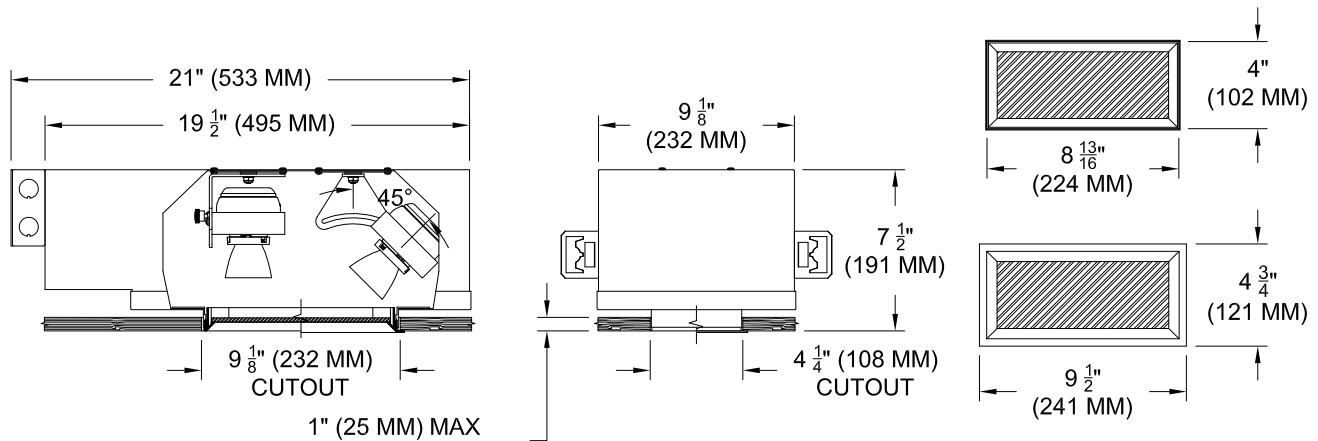

Dual lamp, solid state light engine, recessed accent light with nominal 4"x9" rectilinear aperture, beveled trim and 3"x8" glass diffuser. Accent and downlighting in medium to high ceiling heights typically found in residential, commercial and retail applications. Suitable for new construction.

LABELS

-  , US tested to UL standards 1598, Damp location, Wet with ST trim

JOB: _____

SPECIFIER: _____

TYPE: _____

QUANTITY: _____

SIGNATURE: _____

ORDERING INFORMATION

Hanger bars sold separately

1014-2LEDZ-UH	TRIM	SOURCE / DRIVER	BEAMSPREAD	TRIM FINISH	APERTURE LENS
Universal Housing 9 = 90+CRI 27 = 2700K 30 = 3000K 35 = 3500K 40 = 4000K	FT =Flanged Trim PT =Panel Trim** ST =Shower Trim* ZT =Zero Trim **WXX Only *Aperture lens required	CZ14 =120-277v, 14W 1100lm CZ20 =120-277v, 20W 2265lm CZ28 =120-277v, 28W 3000lm C1 =0-10V dimming, 1%, 120-277v C2 =TRIAC/ELV 2-wire, 1% 120v (Lead/Trail Edge) E1 =EldoLED 0-10V Logarithmic Dim, 0.1%, 120-277v E2 =EldoLED DALI, 0.1%, 120-277v E3 =EldoLED 0-10V Linear Dim, 0.1%, 120-277v L2 =Ltrm Hi-lume 1% 2-wr LED driver (120v fwd phase) LTB =Lutron Hi-lume 1% EcoSys LED driver, 1%, 120-277v, Soft-on, Fade-to-Black	15 = 15 Degrees 24 = 24 Degrees 38 = 38 Degrees 60 = 60 Degrees	P14 = White BLK =Black PXX = SLI Color WXX = Wood XXXX = RAL # CST = Custom	Blank = None 90A = Clear 91A = Solite 92A = Supertex 93A = Frosted