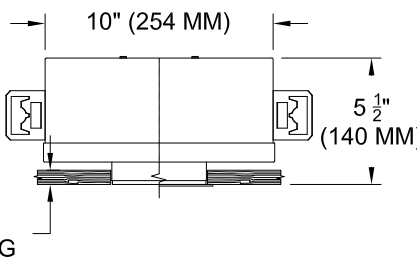

TRIM

- Flanged or Flangeless, 1 piece die-cast aluminum square plate with 2" square aperture
- ST trim fully sealed and gasketed

FINISH

- Black powder paint housing
- Aperture trim available in black and white as standard
- Solid wood, additional colors, RAL palette, custom finishes available

LABELS

-  US, US tested to UL standards 1598, Damp location, Wet with ST trim,

ORDERING INFORMATION

| MODEL | TRIM | TRANSFORMER | LENS HOLDER | LAMP LENS | FINISH | APERTURE LENS |
|---------------------------|---|---|---|--|--|--|
| 1012-MR16-SUH | | | | | | |
| Shallow Universal Housing | FT =Flanged Trim PT =Panel Trim** ST =Shower Trim* ZT =Zero Trim *WXX Only *Aperture lens required | TX =Magnetic / 120v EX =Electronic / 220v EXS =Elect. SORAA* RX =Remote / 240v 277v *Standard 120v | CL =Conical FL =Flat IL =Indexed* *92L Only | 90L = Clear-Standard 91L = Solite 92L = Supertex 93L = Frosted 97L = Black Hexcell 98L = UV | P14 = White BLK =Black PXX = SLI Color WXX = Wood XXXX = RAL # CST = Custom | Blank = None 91A = Solite 92A = Supertex 93A = Frosted 95A = Full Prismatic |