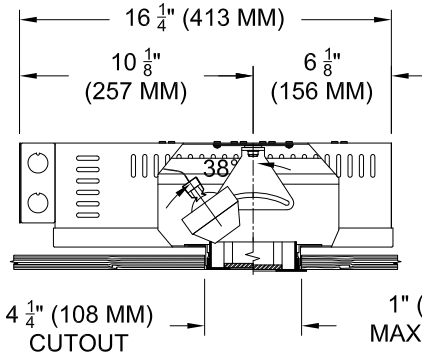

TRIM

- Flanged or Flangeless, 1 piece die-cast aluminum square plate with 2" square aperture
- ST trim fully sealed and gasketed

FINISH

- Black powder paint housing
- Aperture trim available in black and white as standard
- Solid wood, additional colors, RAL palette, custom finishes available

LABELS

-  US, US tested to UL standards 1598, Damp location, Wet with ST trim,

ORDERING INFORMATION

| MODEL | TRIM | TRANSFORMER | LENS HOLDER | LAMP LENS | FINISH | APERTURE LENS |
|---------------------------|---|---|---|--|--|--|
| 1012-MR16-SUH | | | | | | |
| Shallow Universal Housing | FT =Flanged Trim PT =Panel Trim** ST =Shower Trim* ZT =Zero Trim *WXX Only *Aperture lens required | TX =Magnetic / 120v EX =Electronic / 220v EXS =Elect. SORAA* RX =Remote / 240v 277v *Standard 120v | CL =Conical FL =Flat IL =Indexed* *92L Only | 90L = Clear-Standard 91L = Solite 92L = Supertex 93L = Frosted 97L = Black Hexcell 98L = UV | P14 = White BLK =Black PXX = SLI Color WXX = Wood XXXX = RAL # CST = Custom | Blank = None 91A = Solite 92A = Supertex 93A = Frosted 95A = Full Prismatic |