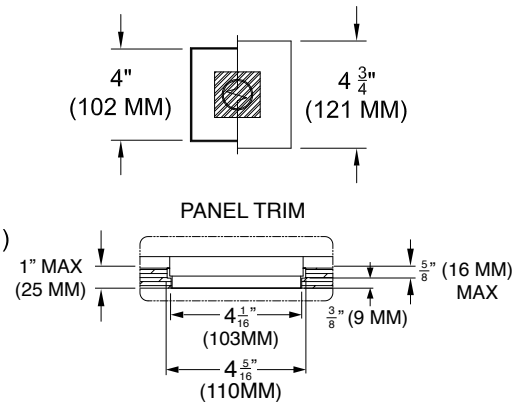

TRIM

- Flanged or Flangeless, 1 piece die-cast aluminum square plate with 2" square aperture
- ST trim fully sealed and gasketed

FINISH

- Black powder paint housing
- Aperture trim available in black and white as standard
- Solid wood, additional colors, RAL palette, custom finishes available

LABELS

-  US, US tested to UL standards 1598, Damp location, Wet with ST trim,

ORDERING INFORMATION

| MODEL | TRIM | TRANSFORMER | LENS HOLDER | LAMP LENS | FINISH | APERTURE LENS |
|---------------------------|---|---|---|--|--|--|
| 1012-MR16-SUH | | | | | | |
| Shallow Universal Housing | FT =Flanged Trim PT =Panel Trim** ST =Shower Trim* ZT =Zero Trim *WXX Only *Aperture lens required | TX =Magnetic / 120v EX =Electronic / 220v EXS =Elect. SORAA* RX =Remote / 240v 277v *Standard 120v | CL =Conical FL =Flat IL =Indexed* *92L Only | 90L = Clear-Standard 91L = Solite 92L = Supertex 93L = Frosted 97L = Black Hexcell 98L = UV | P14 = White BLK =Black PXX = SLI Color WXX = Wood XXXX = RAL # CST = Custom | Blank = None 91A = Solite 92A = Supertex 93A = Frosted 95A = Full Prismatic |