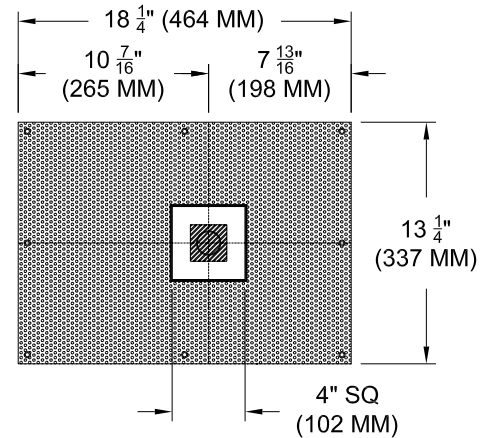

TRIM

- Fangled or flangeless, 1 piece die-cast aluminum square plate with 2" aperture
- ST is flanged trim fully sealed and gasketed. Aperture lens required

FINISH

- Black powder paint housing
- Aperture trim available in black and white as standard
- Solid wood, additional colors, RAL palette, custom finishes available

LABELS

-  , US tested to UL standards 1598, Damp location, Wet with ST trim,

ORDERING INFORMATION

MODEL	TRIM	TRANSFORMER	LENS HOLDER	LAMP LENS	TRIM FINISH	APERTURE LENS
1012-MR16-SPH						
Shallow Plaster Housing	FT =Flanged Trim ST =Shower Trim* ZT =Zero Trim *Aperture lens required	TX =Magnetic / 120v EX =Electronic / 220v EXS =Elect. SORAA* RX =Remote / 240v 277v *Standard 120v	CL =Conical FL =Flat IL =Indexed* *92L Only	90L = Clear-Standard 91L = Solite 92L = Supertex 93L = Frosted 97L = Black Hexcell 98L = UV	P14 = White BLK =Black PXX = SLI Color WXX = Wood XXXX = RAL # CST = Custom	Blank = None 91A = Solite 92A = Supertex 93A = Frosted 95A = Full Prismatic