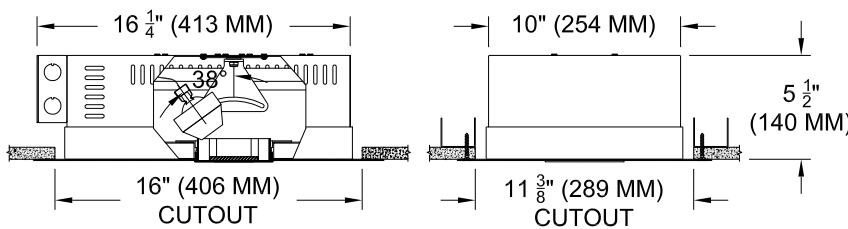

TRIM

- Fangled or flangeless, 1 piece die-cast aluminum square plate with 2" aperture
- ST is flanged trim fully sealed and gasketed. Aperture lens required

FINISH

- Black powder paint housing
- Aperture trim available in black and white as standard
- Solid wood, additional colors, RAL palette, custom finishes available

LABELS

-  , US tested to UL standards 1598, Damp location, Wet with ST trim,

ORDERING INFORMATION

MODEL	TRIM	TRANSFORMER	LENS HOLDER	LAMP LENS	TRIM FINISH	APERTURE LENS
1012-MR16-SPH						
Shallow Plaster Housing	FT =Flanged Trim ST =Shower Trim* ZT =Zero Trim *Aperture lens required	TX =Magnetic / 120v EX =Electronic / 220v EXS =Elect. SORAA* RX =Remote / 240v 277v *Standard 120v	CL =Conical FL =Flat IL =Indexed* *92L Only	90L = Clear-Standard 91L = Solite 92L = Supertex 93L = Frosted 97L = Black Hexcell 98L = UV	P14 = White BLK =Black PXX = SLI Color WXX = Wood XXXX = RAL # CST = Custom	Blank = None 91A = Solite 92A = Supertex 93A = Frosted 95A = Full Prismatic