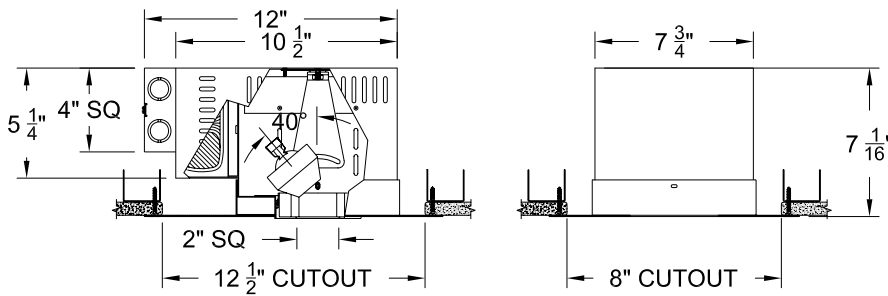

TRIM

- Flanged or flangeless, 1 piece die-cast aluminum square plate with 2" aperture
- ST is flanged trim fully sealed and gasketed. Aperture lens required

FINISH

- Black powder paint housing
- Aperture trim available in black and white as standard
- Additional standard colors, RAL palette, custom finishes available

LABELS

-  , US tested to UL standards 1598, Damp location, Wet with ST trim,

ORDERING INFORMATION

| MODEL | TRIM | TRANSFORMER | LENS HOLDER | LAMP LENS | FINISH | APERTURE LENS |
|-----------------|---|---|---|--|--|--|
| 1012-MR16-PH | | | | | | |
| Plaster Housing | FT =Flanged Trim ST =Shower Trim* ZT =Zero Trim *Aperture lens required | TX =Magnetic / 120v EX =Electronic / 220v EXS =Elect. SORAA* RX =Remote / 240v 277v *Standard 120v | CL =Conical FL =Flat IL =Indexed* *92L Only | 90L = Clear-Standard 91L = Solite 92L = Supertex 93L = Frosted 97L = Black Hexcell 98L = UV | P14 = White BLK =Black PXX = SLI Color WXX = Wood XXXX = RAL # CST = Custom | Blank = None 91A = Solite 92A = Supertex 93A = Frosted 95A = Full Prismatic |