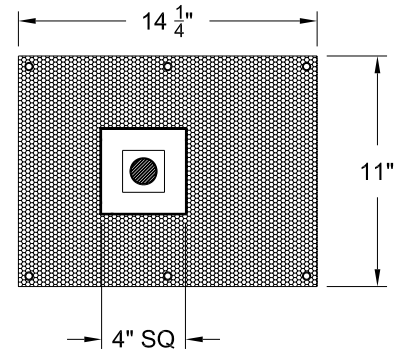

TRIM

- Flanged or flangeless, 1 piece die-cast aluminum square plate with 2" aperture
- ST is flanged trim fully sealed and gasketed. Aperture lens required

FINISH

- Black powder paint housing
- Aperture trim available in black and white as standard
- Additional standard colors, RAL palette, custom finishes available

LABELS

-  , US tested to UL standards 1598, Damp location, Wet with ST trim,

ORDERING INFORMATION

| MODEL | TRIM | TRANSFORMER | LENS HOLDER | LAMP LENS | FINISH | APERTURE LENS |
|-----------------|---|---|---|--|--|--|
| 1012-MR16-PH | | | | | | |
| Plaster Housing | FT =Flanged Trim ST =Shower Trim* ZT =Zero Trim *Aperture lens required | TX =Magnetic / 120v EX =Electronic / 220v EXS =Elect. SORAA* RX =Remote / 240v 277v *Standard 120v | CL =Conical FL =Flat IL =Indexed* *92L Only | 90L = Clear-Standard 91L = Solite 92L = Supertex 93L = Frosted 97L = Black Hexcell 98L = UV | P14 = White BLK =Black PXX = SLI Color WXX = Wood XXXX = RAL # CST = Custom | Blank = None 91A = Solite 92A = Supertex 93A = Frosted 95A = Full Prismatic |