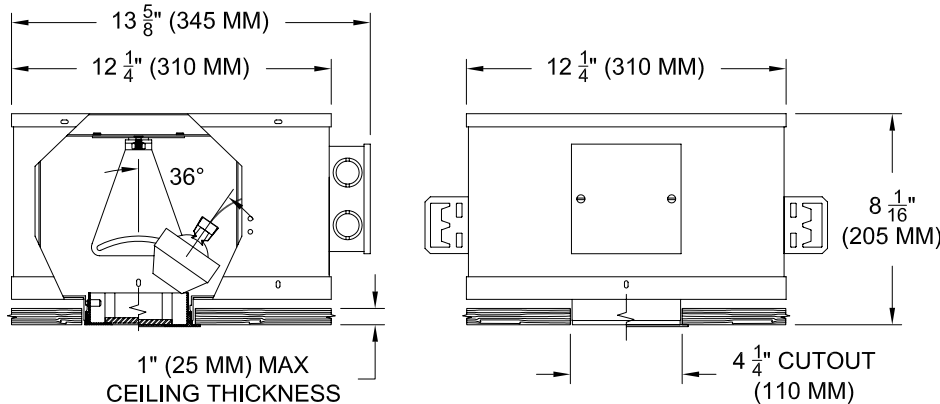

LABELS

-  US, US tested to UL standards 1598, Damp location, Wet with ST trim, IC/Airtight,

ORDERING INFORMATION

MODEL	TRIM	TRANSFORMER	LENS HOLDER	LAMP LENS	TRIM FINISH	APERTURE LENS
1012-MR16-AUH						
Airtight Universal Housing	FT =Flanged Trim PT =Panel Trim** ST =Shower Trim* ZT =Zero Trim **WXX Only *Aperture lens required	TX =Magnetic / 120v EX =Electronic / 220v EXS =Elect. SORAA* RX =Remote / 240v 277v *Standard 120v	CL =Conical FL =Flat IL =Indexed* *92L Only	90L = Clear-Standard 91L = Solite 92L = Supertex 93L = Frosted 97L = Black Hexcell 98L = UV	P14 = White BLK =Black PXX = SLI Color WXX = Wood XXXX = RAL # CST = Custom	Blank = None 91A = Solite 92A = Supertex 93A = Frosted 95A = Full Prismatic