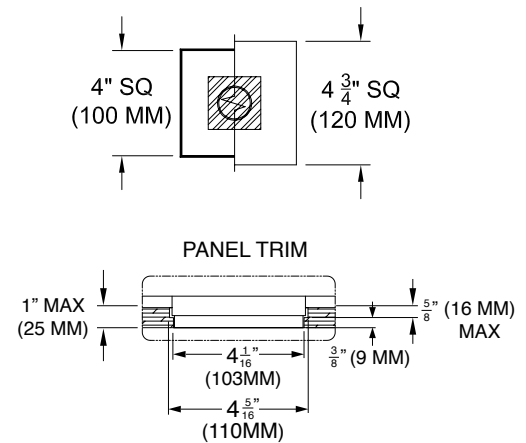

TRIM

- Flanged or Flangeless, 1 piece die-cast aluminum square plate with 2" square aperture
- ST is flanged trim fully sealed and gasketed. Aperture lens required

FINISH

- Black powder paint housing
- Aperture trim available in black and white as standard
- Solid wood, additional colors, RAL palette, custom finishes available

LABELS

-  US, US tested to UL standards 1598, Damp location, Wet with ST trim, IC/Airtight,

ORDERING INFORMATION

MODEL	TRIM	TRANSFORMER	LENS HOLDER	LAMP LENS	TRIM FINISH	APERTURE LENS
1012-MR16-AUH						
Airtight Universal Housing	FT =Flanged Trim PT =Panel Trim** ST =Shower Trim* ZT =Zero Trim **WXX Only *Aperture lens required	TX =Magnetic / 120v EX =Electronic / 220v EXS =Elect. SORAA* RX =Remote / 240v 277v *Standard 120v	CL =Conical FL =Flat IL =Indexed* *92L Only	90L = Clear-Standard 91L = Solite 92L = Supertex 93L = Frosted 97L = Black Hexcell 98L = UV	P14 = White BLK =Black PXX = SLI Color WXX = Wood XXXX = RAL # CST = Custom	Blank = None 91A = Solite 92A = Supertex 93A = Frosted 95A = Full Prismatic