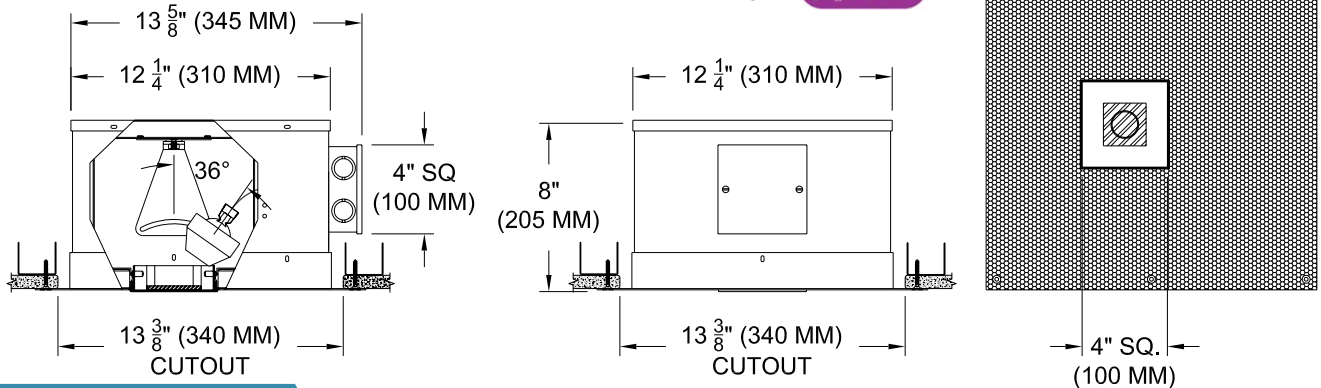

TRIM

- Flanged or flangeless, 1 piece die-cast aluminum square plate with 2" aperture
- ST is flanged trim fully sealed and gasketed. Aperture lens required

FINISH

- Black powder paint housing
- Aperture trim available in black and white as standard
- Solid wood, additional colors, RAL palette, custom finishes available

LABELS

-  US tested to UL standards 1598, Damp location, Wet with ST trim, IC/Airtight,

ORDERING INFORMATION

MODEL	TRIM	TRANSFORMER	LENS HOLDER	LAMP LENS	TRIM FINISH	APERTURE LENS
1012-MR16-APH						
Airtight Plaster Housing	FT =Flanged Trim ST =Shower Trim* ZT =Zero Trim *Aperture lens required	TX =Magnetic / 120v EX =Electronic / 220v EXS =Elect. SORAA* RX =Remote / 240v 277v *Standard 120v	CL =Conical FL =Flat IL =Indexed* *92L Only	90L = Clear-Standard 91L = Solite 92L = Supertex 93L = Frosted 97L = Black Hexcell 98L = UV	P14 = White BLK =Black PXX = SLI Color WXX = Wood XXXX = RAL # CST = Custom	Blank = None 91A = Solite 92A = Supertex 93A = Frosted 95A = Full Prismatic