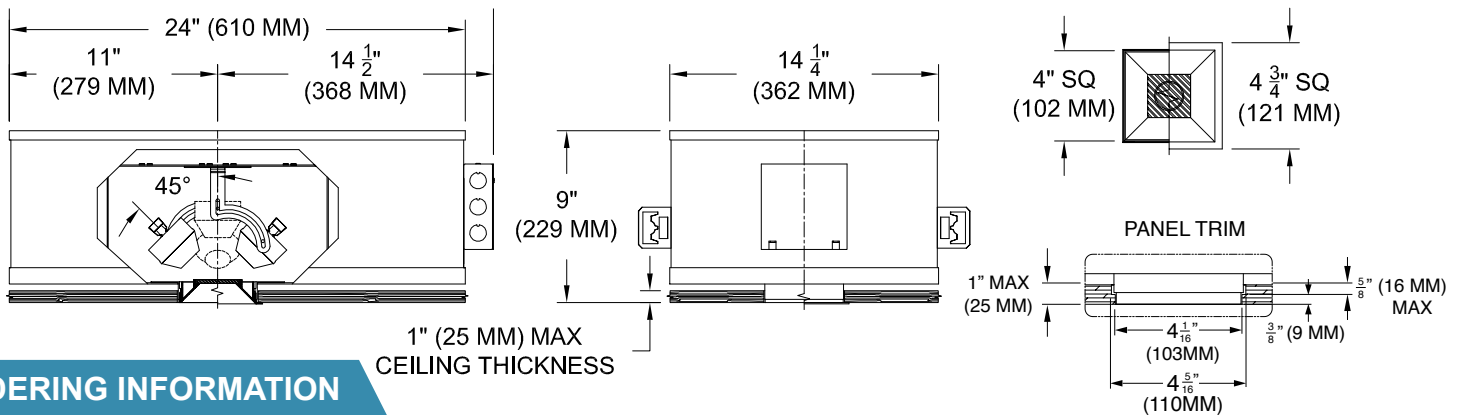

LABELS

-  , US tested to UL standards 1598, Damp location, Wet with ST trim, IC/Airtight, 

ORDERING INFORMATION

MODEL	TRIM	TRANSFORMER	LENS HOLDER	LAMP LENS	TRIM FINISH	APERTURE LENS
1009M-2MR16-AUH						
Airtight Universal Housing 2MR16=2 lamp	FT=Flanged Trim PT=Panel Trim** ST=Shower Trim* ZT=Zero Trim **WXX Only *Aperture lens required	TX=Magnetic / 120v EX=Electronic / 220v EXS=Elect. SORAA* RX=Remote / 240v 277v *Standard 120v	CL=Conical FL=Flat IL=Indexed* *92L Only	90L = Clear-Standard 91L = Solite 92L = Supertex 93L = Frosted 97L = Black Hexcell 98L = UV	P14 = White BLK=Black PXX = SLI Color WXX = Wood XXXX = RAL # CST = Custom	Blank= None 91A = Solite 92A = Supertex 93A = Frosted 95A = Full Prismatic