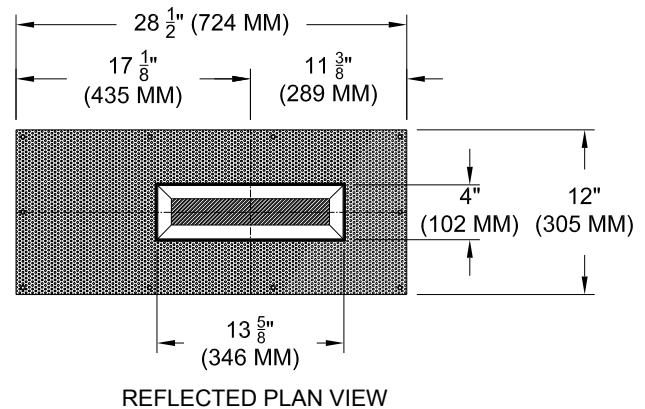

Triple lamp, solid state light engine, recessed accent light with nominal 4"x 13.5" (100mm x 343mm) rectangular trim and optional glass diffuser. Accent and downlighting in medium to high ceiling heights typically found in residential, commercial and retail applications. Suitable for new or existing construction in sheetrock ceilings. AmbientDim™ provides Superior CRI at all dimming levels.

LABELS

-  US, US tested to UL standards 1598, Damp location, Wet with ST trim

JOB: _____

SPECIFIER: _____

TYPE: _____

QUANTITY: _____

SIGNATURE: _____

ORDERING INFORMATION

1009-3LED-AD-PH	TRIM	SOURCE / DRIVER	BEAMSPREAD	TRIM FINISH	APERTURE LENS
		AD14 /			
Plaster Housing Ambient Dimming LED *CCT Max 3000K-1900K	FT =Flanged Trim ST =Shower Trim* ZT =Zero Trim *Aperture lens required	AD14 = 350ma, 14.5W, 1000lm C1 =0-10V dimming, 1%, 120-277v C2 =TRIAC/ELV 2-wire, 1% 120v (Lead/Trail Edge) E1 =EldoLED 0-10V Logarithmic Dim, 0.1%, 120-277v E2 =EldoLED DALI, 0.1%, 120-277v E3 =EldoLED 0-10V Linear Dim, 0.1%, 120-277v L2 =Lutron Hi-lume 1% 2-wr LED driver (120v forward phase) LTB =Lutron Hi-lume 1% EcoSys LED driver, 1%, 120-277v, Soft-on, Fade-to-Black LTP =Lutron Hi-lume Premier 0.1%, Fade-to-Black digital Ecosystem, 120-277v (PEQQ)	15 = 15 Degrees 24 = 24 Degrees 38 = 38 Degrees 60 = 60 Degrees	P14 = White BLK =Black PXX = SLI Color WXX = Wood XXXX = RAL # CST = Custom	Blank = None 90A = Clear 91A = Solite 92A = Supertex 93A = Frosted