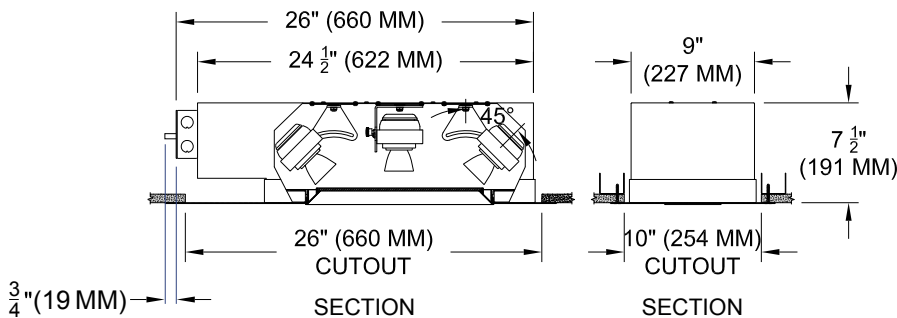

Triple lamp, solid state light engine, recessed accent light with nominal 4"x 13.5" (100mm x 343mm) rectangular trim and optional glass diffuser. Accent and downlighting in medium to high ceiling heights typically found in residential, commercial and retail applications. Suitable for new or existing construction in sheetrock ceilings. AmbientDim™ provides Superior CRI at all dimming levels.

SPECIFICATIONS

HOUSING

- Precision die-formed heavy gauge aluminum

MOUNTING

- Install from below in sheetrock ceiling

ELECTRICAL

- Integral dimmable electronic driver with internal short circuit protection

LAMP

- (3) AmbientDim™ LEDs supplied with fixture

SOCKET

- Precision die-formed aluminum yoke with CNC machined lampholder assembly

LENS

- Interchangeable reflector provides multiple beam patterns
- Optional borosilicate lenses available for lampholder and aperture

TRIM

- Flanged or Flangeless, 1 piece die-cast aluminum pyramidal shield
- ST is flanged trim fully sealed and gasketed. Aperture lens required

FINISH

- Black powder paint housing
- Aperture trim available in black and white as standard
- Solid wood, additional colors, RAL palette, custom finishes available

LABELS

- US, US tested to UL standards 1598, Damp location, Wet with ST trim

JOB: _____

SPECIFIER: _____

TYPE: _____

QUANTITY: _____

SIGNATURE: _____

ORDERING INFORMATION

1009-3LED-AD-PH	TRIM	SOURCE / DRIVER	BEAMSPREAD	TRIM FINISH	APERTURE LENS
		AD14 /			
Plaster Housing Ambient Dimming LED *CCT Max 3000K-1900K	FT=Flanged Trim ST=Shower Trim* ZT=Zero Trim *Aperture lens required	AD14= 350ma, 14.5W, 1000lm C1 =0-10V dimming, 1%, 120-277v C2 =TRIAC/ELV 2-wire, 1% 120v (Lead/Trail Edge) E1 =EldoLED 0-10V Logarithmic Dim, 0.1%, 120-277v E2 =EldoLED DALI, 0.1%, 120-277v E3 =EldoLED 0-10V Linear Dim, 0.1%, 120-277v L2 =Lutron Hi-lume 1% 2-wr LED driver (120v forward phase) LTB =Lutron Hi-lume 1% EcoSys LED driver, 1%, 120-277v, Soft-on, Fade-to-Black LTP =Lutron Hi-lume Premier 0.1%, Fade-to-Black digital Ecosystem, 120-277v (PEQQ)	15 = 15 Degrees 24 = 24 Degrees 38 = 38 Degrees 60 = 60 Degrees	P14 = White BLK=Black PXX = SLI Color WXX = Wood XXXX = RAL # CST = Custom	Blank= None 90A = Clear 91A = Solite 92A = Supertex 93A = Frosted

www.specialtylightingindustries.com
1306 Doris Avenue, Ocean, NJ 07712 USA
800.462.7812 732.517.0800 FAX:732.517.0971

Patent Pending. These specifications subject to change without notice.