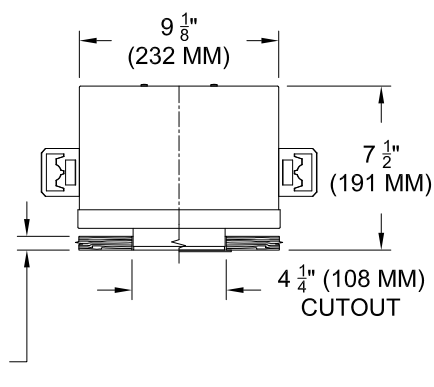

LABELS

-  US tested to UL standards 1598, Damp location, Wet with ST trim

JOB: _____

SPECIFIER: _____

TYPE: _____

QUANTITY: _____

SIGNATURE: _____

ORDERING INFORMATION

SECTION

SECTION

REFLECTED PLAN VIEW

Hanger bars sold separately

1009-2LED-AD-UH	TRIM	SOURCE / DRIVER	BEAMSPREAD	TRIM FINISH	APERTURE LENS
		AD14 /			
Universal Housing Ambient Dimming LED *CCT Max 3000K-1900K	FT =Flanged Trim PT =Panel Trim** ST =Shower Trim* ZT =Zero Trim **WXX Only *Aperture lens required	AD14 =350ma, 14.5W, 1000lm C1 =0-10V dimming, 1%, 120-277v C2 =TRIAC/ELV 2-wire, 1% 120v (Lead/Trail Edge) E1 =EldoLED 0-10V Logarithmic Dim, 0.1%, 120-277v E2 =EldoLED DALI, 0.1%, 120-277v E3 =EldoLED 0-10V Linear Dim, 0.1%, 120-277v L2 =Lutron Hi-lume 1% 2-wr LED driver (120v forward phase) LTB =Lutron Hi-lume 1% EcoSys LED driver, 1%, 120-277v, Soft-on, Fade-to-Black	15 = 15 Degrees 24 = 24 Degrees 38 = 38 Degrees 60 = 60 Degrees	P14 = White BLK =Black PXX = SLI Color WXX = Wood XXXX = RAL # CST = Custom	Blank = None 90A = Clear 91A = Solite 92A = Supertex 93A = Frosted