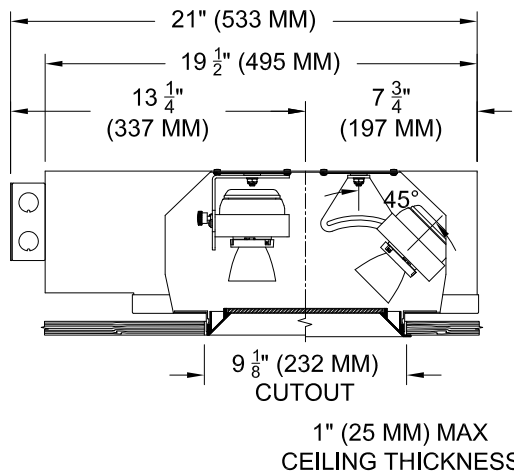

LABELS

-  US tested to UL standards 1598, Damp location, Wet with ST trim

JOB: _____

SPECIFIER: _____

TYPE: _____

QUANTITY: _____

SIGNATURE: _____

ORDERING INFORMATION

SECTION

SECTION

REFLECTED PLAN VIEW

Hanger bars sold separately

1009-2LED-AD-UH	TRIM	SOURCE / DRIVER	BEAMSPREAD	TRIM FINISH	APERTURE LENS
		AD14 /			
Universal Housing Ambient Dimming LED *CCT Max 3000K-1900K	FT =Flanged Trim PT =Panel Trim** ST =Shower Trim* ZT =Zero Trim **WXX Only *Aperture lens required	AD14 =350ma, 14.5W, 1000lm C1 =0-10V dimming, 1%, 120-277v C2 =TRIAC/ELV 2-wire, 1% 120v (Lead/Trail Edge) E1 =EldoLED 0-10V Logarithmic Dim, 0.1%, 120-277v E2 =EldoLED DALI, 0.1%, 120-277v E3 =EldoLED 0-10V Linear Dim, 0.1%, 120-277v L2 =Lutron Hi-lume 1% 2-wr LED driver (120v forward phase) LTB =Lutron Hi-lume 1% EcoSys LED driver, 1%, 120-277v, Soft-on, Fade-to-Black	15 = 15 Degrees 24 = 24 Degrees 38 = 38 Degrees 60 = 60 Degrees	P14 = White BLK =Black PXX = SLI Color WXX = Wood XXXX = RAL # CST = Custom	Blank = None 90A = Clear 91A = Solite 92A = Supertex 93A = Frosted