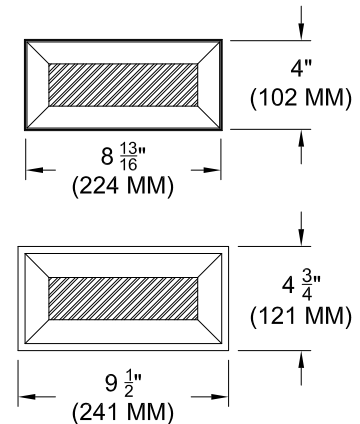

Dual lamp, solid state light engine, recessed accent light with nominal 4"x 9" (100mm x 225mm) trim, rectilinear aperture and optional glass diffuser. Accent and downlighting in low to medium ceiling heights typically found in residential, commercial and retail applications. Suitable for new construction. AmbientDim™ provides Superior CRI at all dimming levels.

LABELS

-  US tested to UL standards 1598, Damp location, Wet with ST trim

JOB: _____

SPECIFIER: _____

TYPE: _____

QUANTITY: _____

SIGNATURE: _____

ORDERING INFORMATION

SECTION

SECTION

REFLECTED PLAN VIEW

Hanger bars sold separately

1009-2LED-AD-UH	TRIM	SOURCE / DRIVER	BEAMSPREAD	TRIM FINISH	APERTURE LENS
		AD14 /			
Universal Housing Ambient Dimming LED *CCT Max 3000K-1900K	FT =Flanged Trim PT =Panel Trim** ST =Shower Trim* ZT =Zero Trim **WXX Only *Aperture lens required	AD14 =350ma, 14.5W, 1000lm C1 =0-10V dimming, 1%, 120-277v C2 =TRIAC/ELV 2-wire, 1% 120v (Lead/Trail Edge) E1 =EldoLED 0-10V Logarithmic Dim, 0.1%, 120-277v E2 =EldoLED DALI, 0.1%, 120-277v E3 =EldoLED 0-10V Linear Dim, 0.1%, 120-277v L2 =Lutron Hi-lume 1% 2-wr LED driver (120v forward phase) LTB =Lutron Hi-lume 1% EcoSys LED driver, 1%, 120-277v, Soft-on, Fade-to-Black	15 = 15 Degrees 24 = 24 Degrees 38 = 38 Degrees 60 = 60 Degrees	P14 = White BLK =Black PXX = SLI Color WXX = Wood XXXX = RAL # CST = Custom	Blank = None 90A = Clear 91A = Solite 92A = Supertex 93A = Frosted