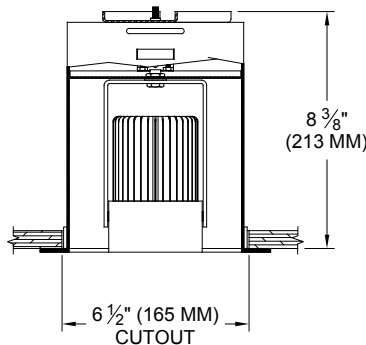

Single lamp, solid state light engine, recessed accent light with nominal 6" (152mm) square aperture with flange. Accent and downlighting in low to medium ceiling heights typically found in residential, commercial and retail applications. Suitable for new construction.

SPECIFICATIONS

HOUSING

- Extruded aluminum with bolt on end plates and integral flange

MOUNTING

- Recessed in architectural ceiling

ELECTRICAL

- Integral dimmable electronic driver with internal short circuit protection

LAMP

- Xicato LED supplied with fixture

SOCKET

- Precision aluminum yoke with CNC machined lampholder assembly

LENS

- Interchangeable reflector provides multiple beam patterns
- Solite, Veiling Acrylic available as standard. For more options, consult factory

TRIM

- Flanged housing

FINISH

- Powder paint on all surfaces in black and white as standard
- Additional colors and RAL palette available
- Consult factory for custom finishes

LABELS

- , US tested to UL standards 1598, Damp location

JOB: _____
SPECIFIER: _____
TYPE: _____
QUANTITY: _____
SIGNATURE: _____