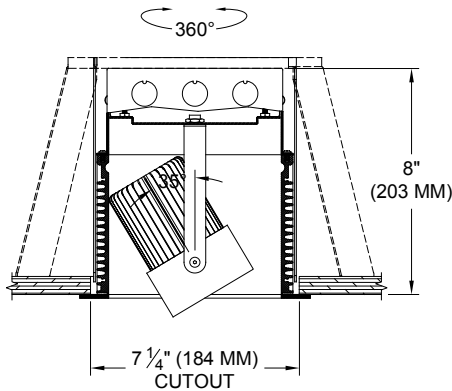

JOB: _____
 SPECIFIER: _____
 TYPE: _____
 QUANTITY: _____
 SIGNATURE: _____

ORDERING INFORMATION

1005-LEDX-FH	SOURCE / DRIVER	BEAMSPREAD	TRIM / FINISH	LAMP LENS	ACCESSORIES
	/		/		
Flanged Housing 8 = 80CRI 27 = 2700K 9 = 98CRI 30 = 3000K 35 = 3500K 40 = 4000K	XT8 = 120v-277v, 8W 800lm XT12 = 120v-277v, 12W 1055lm XT17 = 120v-277v, 17W 1400lm XT26 = 120v-277v, 26W 2000lm S1 = 0-10V dimming, 1%, 120-277v T1 = TRIAC/ELV 2-wire, 3% 120v (Lead/Trail Edge) E1 = EldoLED 0-10V Logarithmic Dim, 0.1%, 120-277v E2 = EldoLED DALI, 0.1%, 120-277v E3 = EldoLED 0-10V Linear Dim, 0.1%, 120-277v L2 = Ltrn Hi-lume 1% 2-wr LED driver (120v frwd phase) L3 = Lutron Hi-lume 1% 3-wire/EcoSystem, 120-277v LTB = Lutron Hi-lume 1% EcoSys LED driver, 1%, 120-277v, Soft-on, Fade-to-Black	20 = 20 Degrees 30 = 30 Degrees 40 = 40 Degrees	P14 = White BLK = Black ANA = Clear Aluminum XXXX = RAL# CST = Custom	Blank = None 79A = Veiling Acrylic 91A = Solite 93A = Frosted	97L = Black Hexcell