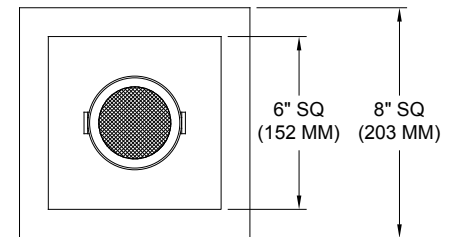

JOB: _____
 SPECIFIER: _____
 TYPE: _____
 QUANTITY: _____
 SIGNATURE: _____

ORDERING INFORMATION

1005-LEDX-FH	SOURCE / DRIVER	BEAMSPREAD	TRIM / FINISH	LAMP LENS	ACCESSORIES
	/		/		
Flanged Housing 8 = 80CRI 27 = 2700K 9 = 98CRI 30 = 3000K 35 = 3500K 40 = 4000K	XT8 = 120v-277v, 8W 800lm XT12 = 120v-277v, 12W 1055lm XT17 = 120v-277v, 17W 1400lm XT26 = 120v-277v, 26W 2000lm S1 = 0-10V dimming, 1%, 120-277v T1 = TRIAC/ELV 2-wire, 3% 120v (Lead/Trail Edge) E1 = EldoLED 0-10V Logarithmic Dim, 0.1%, 120-277v E2 = EldoLED DALI, 0.1%, 120-277v E3 = EldoLED 0-10V Linear Dim, 0.1%, 120-277v L2 = Ltrn Hi-lume 1% 2-wr LED driver (120v frwd phase) L3 = Lutron Hi-lume 1% 3-wire/EcoSystem, 120-277v LTB = Lutron Hi-lume 1% EcoSys LED driver, 1%, 120-277v, Soft-on, Fade-to-Black	20 = 20 Degrees 30 = 30 Degrees 40 = 40 Degrees	P14 = White BLK = Black ANA = Clear Aluminum XXXX = RAL# CST = Custom	Blank = None 79A = Veiling Acrylic 91A = Solite 93A = Frosted	97L = Black Hexcell