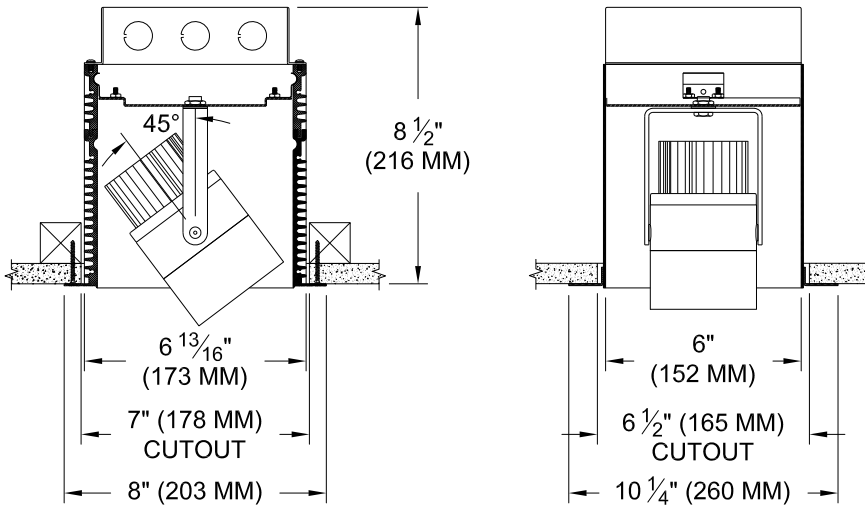

Single lamp, solid state light engine, recessed accent light with nominal 6" (152mm) square aperture. Accent and downlighting in low to medium ceiling heights typically found in residential, commercial and retail applications. Suitable for new or existing construction in sheetrock ceilings.

SPECIFICATIONS

HOUSING

- Extruded aluminum with bolt on end plates and integral plaster flange
- ≈ Airtight construction suitable for direct contact with insulation

MOUNTING

- Install from below in sheetrock ceiling

ELECTRICAL

- Integral dimmable electronic driver with internal short circuit protection

LAMP

- Xicato LED supplied with fixture

SOCKET

- Precision aluminum yoke with CNC machined lampholder assembly

LENS

- Solite, Supertex, Frosted, Opal available. For more options, consult factory

FINISH

- Powder paint on all surfaces in black and white as standard
- Additional colors and RAL palette available
- Consult factory for custom finishes

LABELS

- , US tested to UL standards 1598, Damp location, IC/Airtight

JOB: _____

SPECIFIER: _____

TYPE: _____

QUANTITY: _____

SIGNATURE: _____