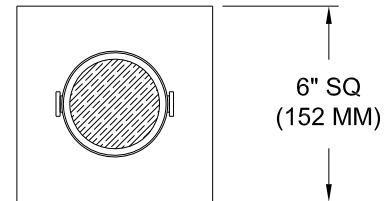

JOB: _____

SPECIFIER: _____

TYPE: _____

QUANTITY: _____

SIGNATURE: _____

ORDERING INFORMATION

1005-LEDX-APH	SOURCE / DRIVER	BEAMSPREAD	FINISH	LAMP LENS	ACCESSORIES
Airtight Plaster Housing 8 = 80CRI 27 = 2700K 9 = 98CRI 30 = 3000K 35 = 3500K 40 = 4000K	XT8 = 120v-277v, 8W 800lm XT12 = 120v-277v, 12W 1055lm XT17 = 120v-277v, 17W 1400lm XT26 = 120v-277v, 26W 2000lm S1 =0-10V dimming, 1%, 120-277v T1 =TRIAC/ELV 2-wire, 3% 120v (Lead/Trail Edge) E1 =EldoLED 0-10V Logarithmic Dim, 0.1%, 120-277v E2 =EldoLED DALI, 0.1%, 120-277v E3 =EldoLED 0-10V Linear Dim, 0.1%, 120-277v L2 =Ltrn Hi-lume 1% 2-wr LED driver (120v frwd phase) L3 =Lutron Hi-lume 1% 3-wire/EcoSystem, 120-277v LTB =Lutron Hi-lume 1% EcoSys LED driver, 1%, 120-277v, Soft-on, Fade-to-Black	20 = 20 Degrees 30 = 30 Degrees 40 = 40 Degrees	P14 = White BLK =Black ANA = Clear Aluminum XXXX = RAL# CST = Custom	Blank = None 79A = Veiling Acrylic 91A = Solite 93A = Frosted	97L = Black Hexcell