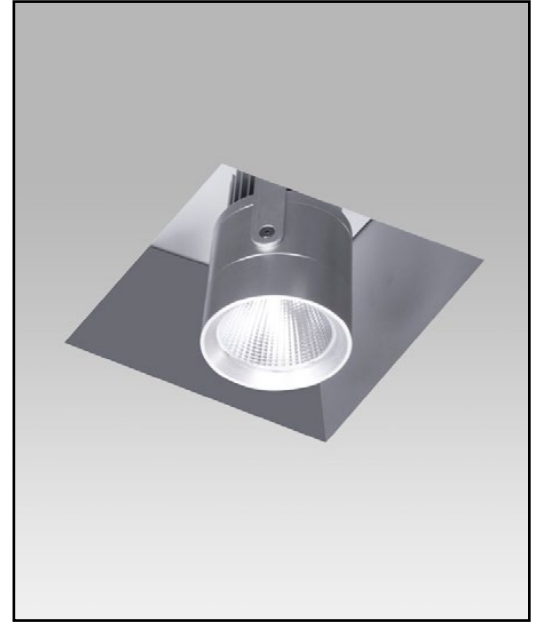

Single lamp, solid state light engine, recessed accent light with nominal 6" (152mm) square aperture. Accent and downlighting in low to medium ceiling heights typically found in residential, commercial and retail applications. Suitable for new or existing construction in sheetrock ceilings.

SPECIFICATIONS

HOUSING

- Extruded aluminum with bolt on end plates and integral plaster flange
- ≈ Airtight construction suitable for direct contact with insulation

MOUNTING

- Install from below in sheetrock ceiling

ELECTRICAL

- Integral dimmable electronic driver with internal short circuit protection

LAMP

- Xicato LED supplied with fixture

SOCKET

- Precision aluminum yoke with CNC machined lampholder assembly

LENS

- Solite, Supertex, Frosted, Opal available. For more options, consult factory

JOB: _____

SPECIFIER: _____

TYPE: _____

QUANTITY: _____

SIGNATURE: _____

ORDERING INFORMATION

1005-LEDX-APH	SOURCE / DRIVER	BEAMSPREAD	FINISH	LAMP LENS	ACCESSORIES
Airtight Plaster Housing 8 = 80CRI 27 = 2700K 9 = 98CRI 30 = 3000K 35 = 3500K 40 = 4000K	XT8 = 120v-277v, 8W 800lm XT12 = 120v-277v, 12W 1055lm XT17 = 120v-277v, 17W 1400lm XT26 = 120v-277v, 26W 2000lm S1 =0-10V dimming, 1%, 120-277v T1 =TRIAC/ELV 2-wire, 3% 120v (Lead/Trail Edge) E1 =EldoLED 0-10V Logarithmic Dim, 0.1%, 120-277v E2 =EldoLED DALI, 0.1%, 120-277v E3 =EldoLED 0-10V Linear Dim, 0.1%, 120-277v L2 =Ltrn Hi-lume 1% 2-wr LED driver (120v frwd phase) L3 =Lutron Hi-lume 1% 3-wire/EcoSystem, 120-277v LTB =Lutron Hi-lume 1% EcoSys LED driver, 1%, 120-277v, Soft-on, Fade-to-Black	20 = 20 Degrees 30 = 30 Degrees 40 = 40 Degrees	P14 = White BLK =Black ANA = Clear Aluminum XXXX = RAL# CST = Custom	Blank = None 79A = Veiling Acrylic 91A = Solite 93A = Frosted	97L = Black Hexcell