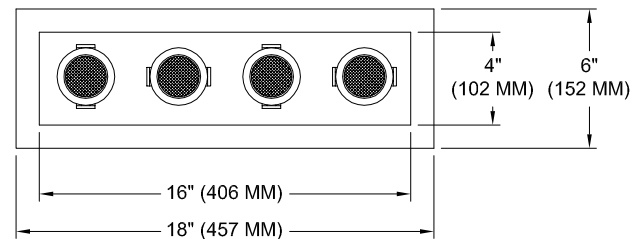

JOB: _____

SPECIFIER: _____

TYPE: _____

QUANTITY: _____

SIGNATURE: _____

ORDERING INFORMATION

1005-4LEDZ-FH	SOURCE / DRIVER	BEAMSPREAD	TRIM / FINISH	LAMP LENS	ACCESSORIES
	CZ14 /		/		
Flanged Housing 9 = 90+CRI 27 = 2700K 30 = 3000K 35 = 3500K 40 = 4000K	CZ14 =120-277v, 14W 1100lm S1 =0-10V dimming, 1%, 120-277v T1 =TRIAC/ELV 2-wire, 3% 120v (Lead/Trail Edge) E1 =EldoLED 0-10V Logarithmic Dim, 0.1%, 120-277v E2 =EldoLED DALI, 0.1%, 120-277v E3 =EldoLED 0-10V Linear Dim, 0.1%, 120-277v L2 =Ltrn Hi-lume 1% 2-wr LED driver (120v fwd phase) L3 =Lutron Hi-lume 1% 3-wire/EcoSystem, 120-277v LTB =Lutron Hi-lume 1% EcoSys LED driver, 1%, 120-277v, Soft-on, Fade-to-Black	10 = 10 Degrees 20 = 20 Degrees 30 = 30 Degrees	P14 = White BLK =Black ANA = Clear Aluminum XXXX = RAL# CST = Custom	Blank = None 79A =Veiling Acrylic 91A = Solite 93A = Frosted	97L = Black Hexcell