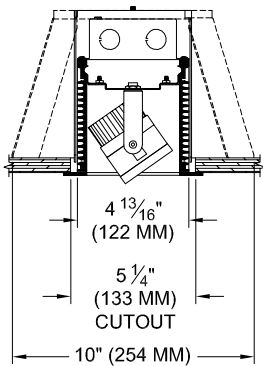

Multi lamp, solid state light engine, recessed, open slot accent light with nominal 4" x 16" rectangular aperture. Accent and downlighting in low to medium ceiling heights typically found in residential, commercial and retail applications. Suitable for new construction. Can be used in surfaces such as wood, stone, etc.

SPECIFICATIONS

HOUSING

- Extruded aluminum with bolt on end plates and integral flange

MOUNTING

- Recessed in architectural ceiling

ELECTRICAL

- Integral dimmable electronic driver with internal short circuit protection

LAMP

- (4) Citizen LEDs supplied with fixture

SOCKET

- Precision die-formed aluminum yoke with CNC machined lampholder assembly

LENS

- Interchangeable reflector provides multiple beam patterns
- Solite, Veiling Acrylic available as standard. For more options, consult factory

TRIM

- Flanged housing

FINISH

- Powder paint on all surfaces in black and white as standard
- Additional colors and RAL palette available
- Consult factory for custom finishes

LABELS

- , US tested to UL standards 1598, Damp location

JOB: _____

SPECIFIER: _____

TYPE: _____

QUANTITY: _____

SIGNATURE: _____