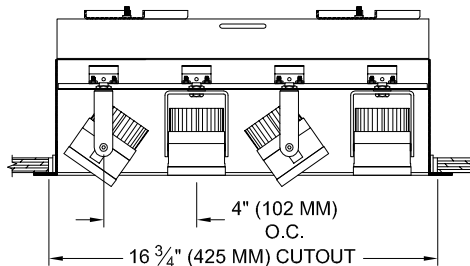

Multi lamp, solid state light engine, recessed, open slot accent light with nominal 4" x 16" rectangular aperture. Accent and downlighting in low to medium ceiling heights typically found in residential, commercial and retail applications. Suitable for new construction. Can be used in surfaces such as wood, stone, etc.

SPECIFICATIONS

HOUSING

- Extruded aluminum with bolt on end plates and integral flange

MOUNTING

- Recessed in architectural ceiling

ELECTRICAL

- Integral dimmable electronic driver with internal short circuit protection

LAMP

- (4) Citizen LEDs supplied with fixture

SOCKET

- Precision die-formed aluminum yoke with CNC machined lampholder assembly

LENS

- Interchangeable reflector provides multiple beam patterns
- Solite, Veiling Acrylic available as standard. For more options, consult factory

TRIM

- Flanged housing

FINISH

- Powder paint on all surfaces in black and white as standard
- Additional colors and RAL palette available
- Consult factory for custom finishes

LABELS

- , US tested to UL standards 1598, Damp location

JOB: _____

SPECIFIER: _____

TYPE: _____

QUANTITY: _____

SIGNATURE: _____