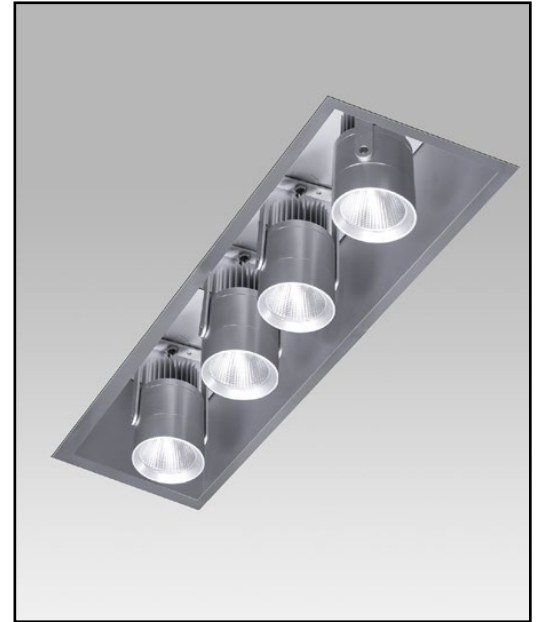

Multi lamp, solid state light engine, recessed, open slot accent light with nominal 4" x 16" rectangular aperture. Accent and downlighting in low to medium ceiling heights typically found in residential, commercial and retail applications. Suitable for new construction. Can be used in surfaces such as wood, stone, etc.

SPECIFICATIONS

HOUSING

- Extruded aluminum with bolt on end plates and integral flange

MOUNTING

- Recessed in architectural ceiling

ELECTRICAL

- Integral dimmable electronic driver with internal short circuit protection

LAMP

- (4) Citizen LEDs supplied with fixture

SOCKET

- Precision die-formed aluminum yoke with CNC machined lampholder assembly

LENS

- Interchangeable reflector provides multiple beam patterns
- Solite, Veiling Acrylic available as standard. For more options, consult factory

TRIM

- Flanged housing

FINISH

- Powder paint on all surfaces in black and white as standard
- Additional colors and RAL palette available
- Consult factory for custom finishes

LABELS

- , US tested to UL standards 1598, Damp location

JOB: _____

SPECIFIER: _____

TYPE: _____

QUANTITY: _____

SIGNATURE: _____