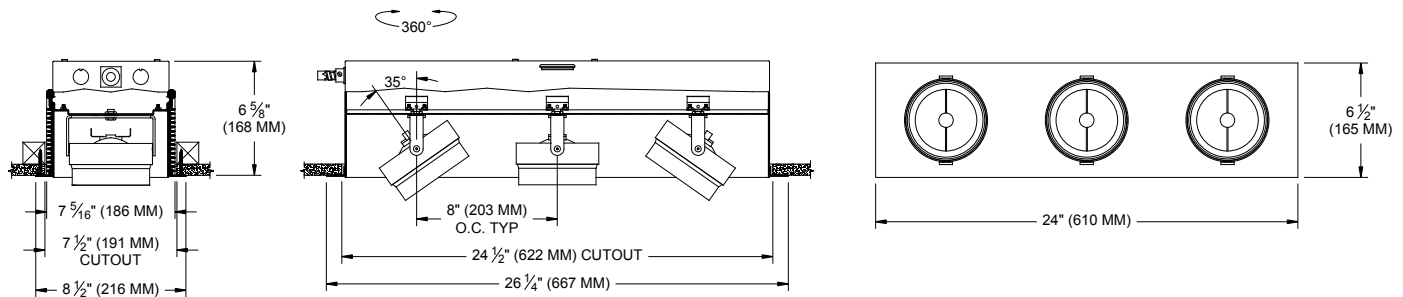

Multi-lamp, low-voltage halogen, recessed, open slot accent light with nominal 6.5" x 24" (165mm x 610mm) rectangular aperture. Accent and downlighting in low to medium ceiling heights typically found in residential, commercial and retail applications. Suitable for new construction.

SPECIFICATIONS

HOUSING

- Precision die-formed heavy gauge aluminum

MOUNTING

- Install from below into sheetrock ceiling

ELECTRICAL

- Integral dimmable electronic toroidal magnetic transformer
- 120v primary lead, (220v, 240v, 277v available), 11.75v secondary with overload protection. Remote transformer available
- External thermoprotector

LAMP

- AR111, 50w max. supplied by others

SOCKET

- Precision aluminum yoke with CNC machined lampholder assembly
- Quick connect terminals with high temperature, teflon coated lead wires

LENS

- Optional borosilicate lenses available for lampholder and aperture

TRIM

- Flangeless housing

FINISH

- Powder paint on all surfaces in black and white as standard
- Additional colors and RAL palette available
- Consult factory for custom finishes

LABELS

- , US tested to UL standards 1598, Damp location, Wet with ST trim,