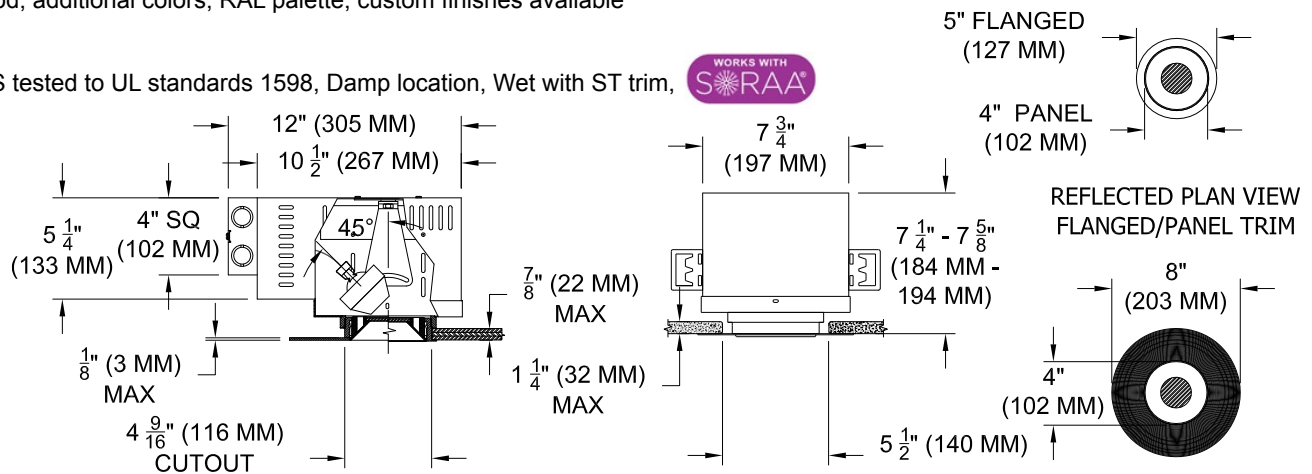

LABELS

-  US, US tested to UL standards 1598, Damp location, Wet with ST trim,

ORDERING INFORMATION

MODEL	TRIM	TRANSFORMER	LENS HOLDER	LAMP LENS	FINISH	APERTURE LENS
1001-MR16-UH						
Universal Housing	FT =Flanged Trim PT =Panel Trim** ST =Shower Trim* ZT =Zero Trim **WXX Only *Aperture lens required	TX =Magnetic / 120v EX =Electronic / 220v EXS =Elect. SORAA* RX =Remote / 240v 277v *Standard 120v	CL =Conical FL =Flat IL =Indexed* *92L Only	90L = Clear-Standard 91L = Solite 92L = Supertex 93L = Frosted 97L = Black Hexcell 98L = UV	P14 = White BLK =Black PXX = SLI Color WXX = Wood XXXX = RAL # CST = Custom	Blank = None 91A = Solite 92A = Supertex 93A = Frosted 95A = Full Prismatic