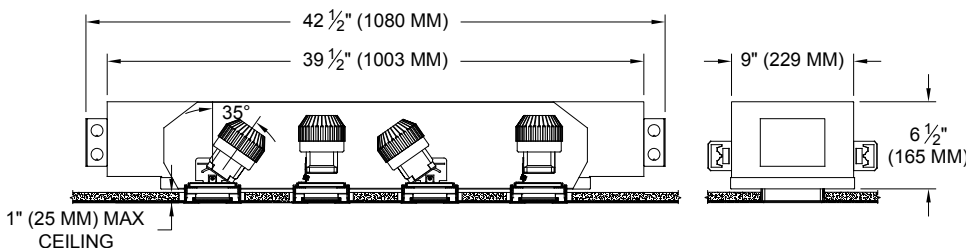

TRIM

- Flangeless, one piece die-cast aluminum 4 flat round plates and round aperture

FINISH

- Black powder paint housing
- Aperture trim available in white as standard

LABELS

-  , US tested to UL standards 1598, Damp location

JOB: _____
SPECIFIER: _____
TYPE: _____
QUANTITY: _____
SIGNATURE: _____

ORDERING INFORMATION

1000-4MDL-LEDZ-PH	TRIM	SOURCE / DRIVER	BEAMSPREAD	TRIM FINISH	APERTURE LENS
	ZT	/		P14	
Quad Lamp (Linear) Universal Housing 9 = 90+CRI 27 = 2700K 30 = 3000K 35 = 3500K 40 = 4000K	ZT =Zero Trim	CZ14 =120-277v, 14W 1100lm CZ20 =120-277v, 20W 1650lm CZ28 =120-277v, 28W 2200lm S1 =0-10V dimming, 1%, 120-277v T1 =TRIAC/ELV 2-wire, 3% 120v (Lead/Trail Edge) E1 =EldoLED 0-10V Logarithmic Dim, 0.1%, 120-277v E2 =EldoLED DALI, 0.1%, 120-277v E3 =EldoLED 0-10V Linear Dim, 0.1%, 120-277v L2 =Ltrm Hi-lume 1% 2-wr LED driver (120v fwd phase) L3 =Lutron Hi-lume 1% 3-wire/EcoSystem, 120-277v LTB =Lutron Hi-lume 1% EcoSys LED driver, 1%, 120-277v, Soft-on, Fade-to-Black	15 = 15 Degrees 24 = 24 Degrees 38 = 38 Degrees 60 = 60 Degrees	P14 = White	91A = Solite 93A = Frosted