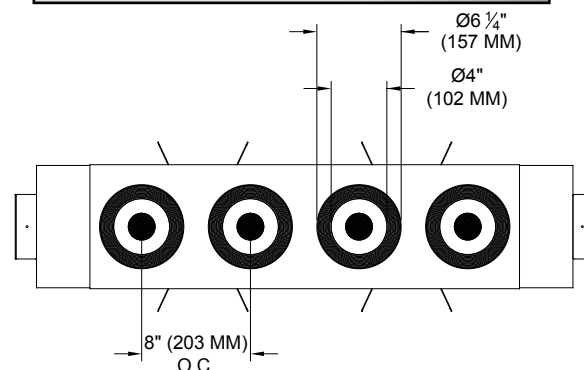

Quad lamp, solid state light engine, recessed accent lights with (4) 4" (102mm) trim, round aperture and optional glass diffuser. Accent and downlighting in low to medium ceiling heights typically found in residential, commercial and retail applications. Suitable for new or existing construction in sheetrock ceiling.

TRIM

- Flangeless, one piece die-cast aluminum 4 flat round plates and round aperture

FINISH

- Black powder paint housing
- Aperture trim available in white as standard

LABELS

-  , US tested to UL standards 1598, Damp location

JOB: _____
SPECIFIER: _____
TYPE: _____
QUANTITY: _____
SIGNATURE: _____

ORDERING INFORMATION

1000-4MDL-LEDZ-PH	TRIM	SOURCE / DRIVER	BEAMSPREAD	TRIM FINISH	APERTURE LENS
	ZT	/		P14	
Quad Lamp (Linear) Universal Housing 9 = 90+CRI 27 = 2700K 30 = 3000K 35 = 3500K 40 = 4000K	ZT =Zero Trim	CZ14 =120-277v, 14W 1100lm CZ20 =120-277v, 20W 1650lm CZ28 =120-277v, 28W 2200lm S1 =0-10V dimming, 1%, 120-277v T1 =TRIAC/ELV 2-wire, 3% 120v (Lead/Trail Edge) E1 =EldoLED 0-10V Logarithmic Dim, 0.1%, 120-277v E2 =EldoLED DALI, 0.1%, 120-277v E3 =EldoLED 0-10V Linear Dim, 0.1%, 120-277v L2 =Ltrm Hi-lume 1% 2-wr LED driver (120v fwd phase) L3 =Lutron Hi-lume 1% 3-wire/EcoSystem, 120-277v LTB =Lutron Hi-lume 1% EcoSys LED driver, 1%, 120-277v, Soft-on, Fade-to-Black	15 = 15 Degrees 24 = 24 Degrees 38 = 38 Degrees 60 = 60 Degrees	P14 = White	91A = Solite 93A = Frosted