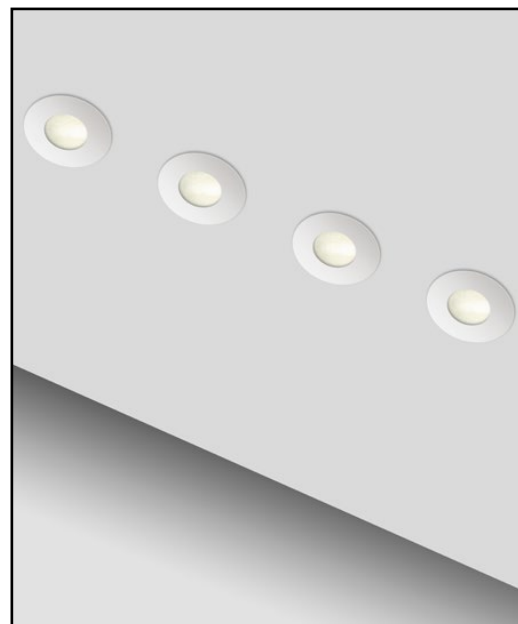

Quad lamp, solid state light engine, recessed accent lights with (4) 4" (102mm) trim, round aperture and optional glass diffuser. Accent and downlighting in low to medium ceiling heights typically found in residential, commercial and retail applications. Suitable for new or existing construction in sheetrock ceiling.

LAMP

- (4) Citizen LED supplied with fixture

SOCKET

- Precision die-formed aluminum yoke with CNC machined lampholder assembly

LENS

- Interchangeable reflector provides multiple beam patterns
- Optional borosilicate lenses available for lampholder and aperture

TRIM

- Flangeless, one piece die-cast aluminum 4 flat round plates and round aperture

FINISH

- Black powder paint housing
- Aperture trim available in white as standard

LABELS

-  , US tested to UL standards 1598, Damp location

JOB: _____
SPECIFIER: _____
TYPE: _____
QUANTITY: _____
SIGNATURE: _____

ORDERING INFORMATION

1000-4MDL-LEDZ-PH	TRIM	SOURCE / DRIVER	BEAMSPREAD	TRIM FINISH	APERTURE LENS
	ZT	/		P14	
Quad Lamp (Linear) Universal Housing 9 = 90+CRI 27 = 2700K 30 = 3000K 35 = 3500K 40 = 4000K	ZT =Zero Trim	CZ14 =120-277v, 14W 1100lm CZ20 =120-277v, 20W 1650lm CZ28 =120-277v, 28W 2200lm S1 =0-10V dimming, 1%, 120-277v T1 =TRIAC/ELV 2-wire, 3% 120v (Lead/Trail Edge) E1 =EldoLED 0-10V Logarithmic Dim, 0.1%, 120-277v E2 =EldoLED DALI, 0.1%, 120-277v E3 =EldoLED 0-10V Linear Dim, 0.1%, 120-277v L2 =Ltrm Hi-lume 1% 2-wr LED driver (120v fwd phase) L3 =Lutron Hi-lume 1% 3-wire/EcoSystem, 120-277v LTB =Lutron Hi-lume 1% EcoSys LED driver, 1%, 120-277v, Soft-on, Fade-to-Black	15 = 15 Degrees 24 = 24 Degrees 38 = 38 Degrees 60 = 60 Degrees	P14 = White	91A = Solite 93A = Frosted