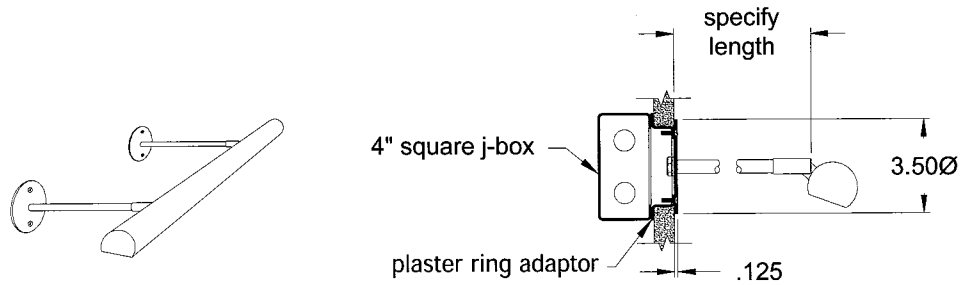

PICTURE LIGHT MOUNTING OPTIONS

A - Cord and plug

B - J-box

C - Through panel

D - Desk/lectern

E - End swivel

SPECIALTY LIGHTING INDUSTRIES, INC. ©2004

1306 DORIS AVENUE OCEAN, NJ 07712 800.462.7812 732.517.0800 FAX 732.517.0971 www.specialtylightingindustries.com