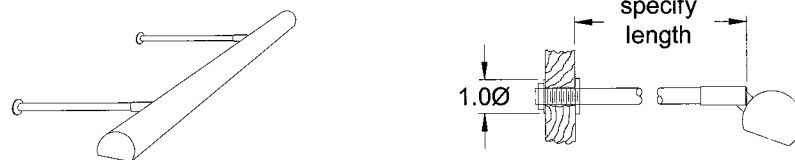

PICTURE LIGHT MOUNTING OPTIONS

A - Cord and plug

B - J-box

C - Through panel

D - Desk/lectern

E - End swivel

SPECIALTY LIGHTING INDUSTRIES, INC. ©2004

1306 DORIS AVENUE OCEAN, NJ 07712 800.462.7812 732.517.0800 FAX 732.517.0971 www.specialtylightingindustries.com