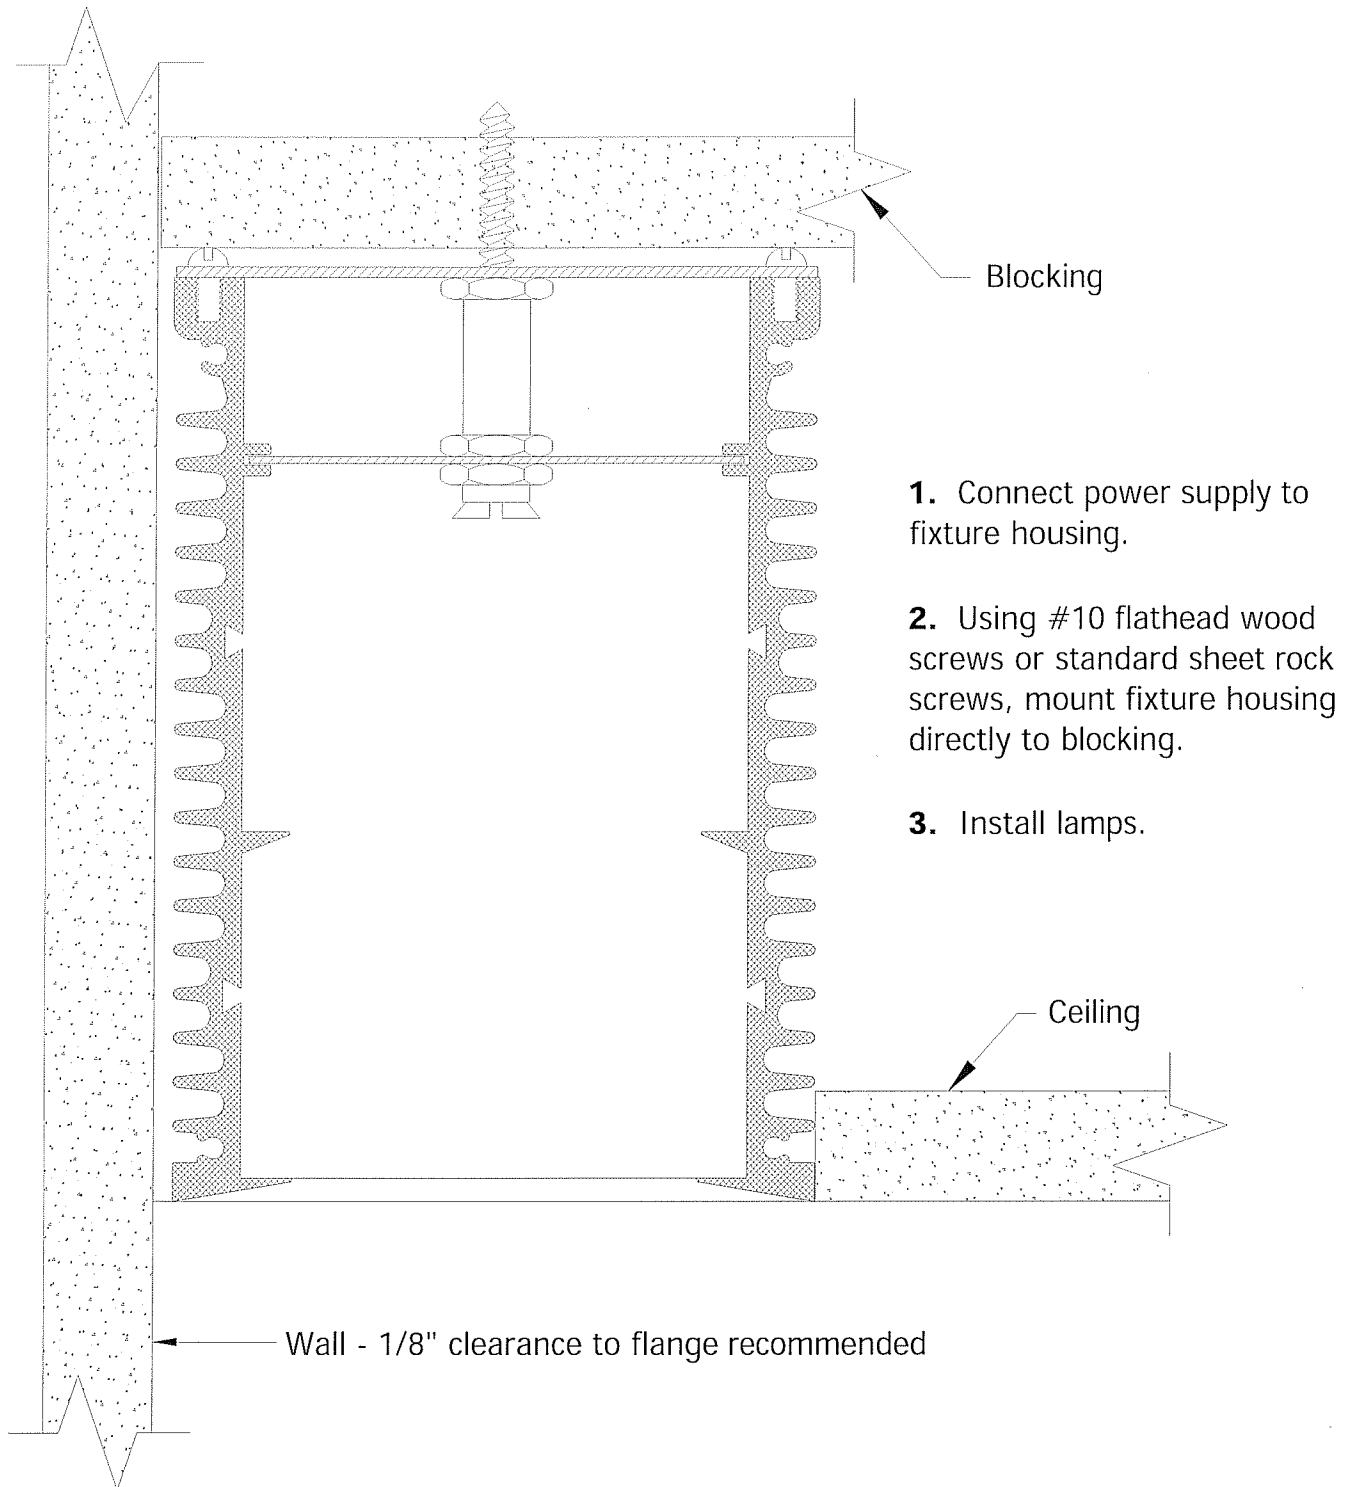

#803 INSTALLATION

**SPECIALTY LIGHTING
INDUSTRIES, INC.** ©2004

1306 DORIS AVENUE OCEAN, NJ 07712 800.462.7812 732.517.0800 FAX 732.517.0971 www.specialtylightingindustries.com

These specifications subject to change without notice.