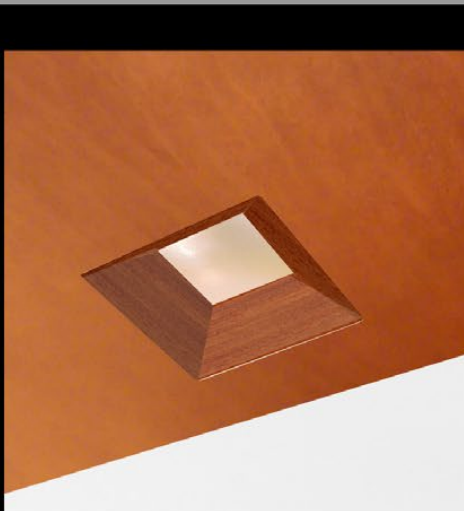

PRODUCT OVERVIEW

LIGHTING

SOLUTIONS

flawless.