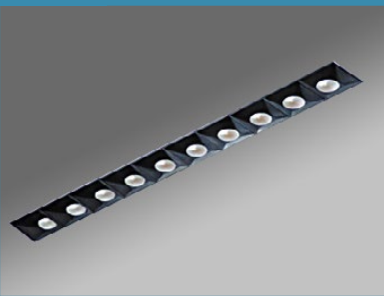

NEW!

888 « SLICE »

Multi-lamp, solid state light engine, recessed linear wall grazer with flanged (FH) or flangless (PH) housing, nominal 13" long x 2" wide, baffle and regressed acrylic lens. Integral electronic dimmable driver options.

LAMP OPTIONS: (10) 2.2W, 80 CRI, 3000K LED supplied with fixture

HOUSING TYPES: FH or PH – choice between SM Smooth and SD Stepped baffle type

Available in different configurations