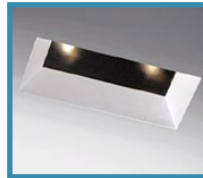

1009-2 **AmbientDim™**
The rectangular 1009-2 point source accent fixtures are available with many different light sources. Both of the lamps is adjustable 365 degrees on the horizontal plane and up to 45 degrees on the vertical plane. Single lamp, low-voltage halogen, recessed accent light with nominal 4"x 9" rectilinear, square aperture and optional glass diffuser. Interchangeable reflector provides multiple beam patterns. Optional borosilicate lenses available for aperture.

LAMP OPTIONS: Citizen, Xicato, BridgeLux LED, MR-16, MR-16 CMH, Soraa, AR111.
HOUSING TYPES: PH Plaster, SPH Shallow plaster flange, APH Airtight plasterange, UH Universal, SUH Shallow universal, AUH Airtight universal, IC.