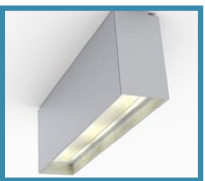

804

Multi-lamp, surface mounted linear wall grazer. Nominal 2" wide aperture, with acrylic and borosilicate supertex spread lens options.

LAMP OPTIONS: 2700K, 3000K or 3500K LED supplied with fixture, MR-11, ALR-12, T5
HOUSING TYPES: SH (Surface), wall mounted or pendant