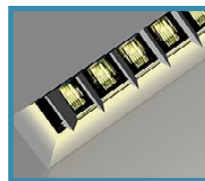

812

Multi-lamp, solid state light engine, recessed linear wall grazer with flangless housing, nominal 1.5" (38mm) wide aperture, deep parabolic baffle and raised aperture lens.

LAMP OPTIONS: 2700K, 3000K or 3500K LED supplied with fixture
HOUSING TYPES: PH (Plaster), APH (Airtight plaster frame), SH (Surface).