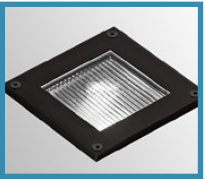

2003/2004 Square

SLI up light accent lights are designed to mount into floor. Provides for slight adjustability. 4" or 6" square trim options, Supertex borosilicate glass and clear Pyrex protective cover.

LAMP OPTIONS: LED, MR-16

HOUSING TYPES: IH (Inverted Housing)

SERIES STEP LIGHTS

The step and accent light is a recessed luminaire with a recessed slot aperture to control glare. The light source is available in 2W or 4W AC, TRIAC dimmable white light emitting diode. Multiple mounting options available, easily removable for maintenance. Fixture is available for use in dry, damp and wet locations.