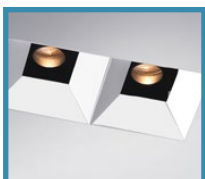

1050 AmbientDim™

The rectangular 1050 point source accent fixtures are available with many different light sources. Each lamp has its own trim and is adjustable 365 degrees on the horizontal plane

and up to 45 degrees on the vertical plane. Dual/triple lamp, LED/low-voltage halogen and/or metal halide, recessed accent light with nominal 4"x 8" (100mm x 200mm) or 4"x12" rectangular 2- or 3-cell aperture and flangeless trim. Clear pyrex safety lens.

Optional borosilicate lenses available for lamp holder and aperture. Suitable for install from below applications.

LAMP OPTIONS: Citizen, Xicato, BridgeLux LED, MR-16, MR-16 CMH, Soraa, AR111

HOUSING TYPES: PH Plaster, SPH Shallow plaster flange, APH Airtight plasterange, UH Universal, SUH Shallow universal, AUH Airtight universal, IC.