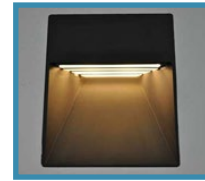

2102

Wet listed, recessed Step Light with shielded source for both interior and exterior applications in step lighting. Rugged construction with various housings for integration in most conditions. Available in a 2 watt or 4 watt LED source with a line voltage driver eliminating the need for an additional transformer. Dimming and colored lens options available.

LAMP OPTIONS: 2W LED, 4W LED, 3000K

HOUSING TYPES: PH Plaster Flange, FH Overlap Flange housing, CH concrete housing, WH Wood housing

SERIES SPECIALTY 3-STAGE DOWN LIGHT

2505

Single lamp, solid state light engine, recessed 2" (50mm) aperture down light and accent light. Flood aperture with low brightness parabolic reflector. Retractable for different field conditions.

LAMP OPTIONS: Citizen, Xicato, LED, MR-16, Soraa

HOUSING TYPES: PH (Plaster for Flangeless)