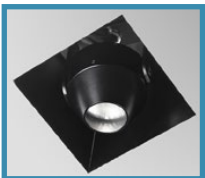

1005 **AmbientDim™**
The 1005 series accent light yields maximum adjustability in an open square or trough application. The 1005 can be a single lamp or multiple lamp linear slot. Dual lamp, LED/low-voltage halogen, recessed, open slot accent light with nominal 4"x4", 8"x8", 4"x8", 4"x12", or custom rectilinear aperture options.

LAMP OPTIONS: Citizen, Xicato, BridgeLux LED, MR-16, MR-16 CMH, Soraa, AR111
HOUSING TYPES: PH/ APH plaster, UH/AUH universal and Flanged.